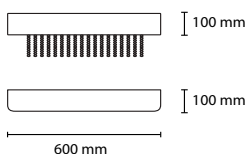

AP BRILLO 60
3 E14 28W