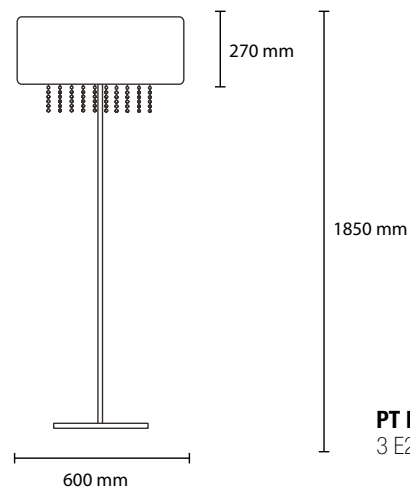

Packaging (cm) and weight

Material	Iron, Pounge, Crystals
Product code	LTBRILLO50
Type	Table Fixture
Light source	1 x E27 8W LED BULB
Other	CE IP20
Cleaning instructions	Clean with a soft dry cloth only. Do not use polishing agents, water or abrasive materials when cleaning. Always switch off the electricity supply before cleaning.
Color	<p>POUNGE PLISSÉ (100% POLIESTER) *</p>  <p>P01 white P02 beige P04 red P05 lilac P06 brown P07 mint green P08 black P09 dark green</p>

CUSTOM SIZES AVAILABLE ON REQUEST

specifications subject to change.

Brillo

COLOR: P01 white, P02 beige, P04 red, P05 lilac, P06 brown, P07 mint green, P08 black

MATERIAL: Pounge plissé

SP BRILLO 120
3 E27 42W ALO
1 LED 30W 2800LM 3000K

PL BRILLO 120
3 E27 42W ALO
1 LED 30W 2800LM 3000K

AP BRILLO 60
3 E14 28W

PT BRILLO 180
3 E27 42W ALO

SP BRILLO 90
3 E27 42W ALO
1 LED 30W 2800LM 3000K

PL BRILLO 90
3 E27 42W ALO
1 LED 30W 2800LM 3000K

AP BRILLO 40
2 E14 28W ALO