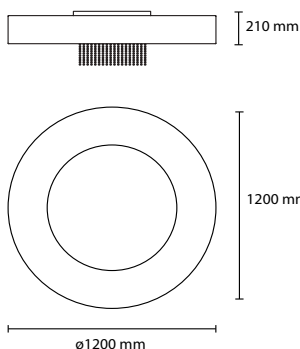

CUSTOM SIZES AVAILABLE ON REQUEST

specifications subject to change.

Brillo

COLOR: P01 white, P02 beige, P04 red, P05 lilac, P06 brown, P07 mint green, P08 black

MATERIAL: Pounge plissé

SP BRILLO 120
3 E27 42W ALO
1 LED 30W 2800LM 3000K