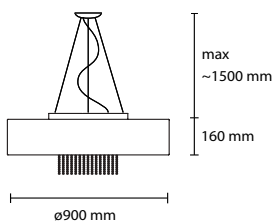

SP BRILLO 90
3 E27 42W ALO
1 LED 30W 2800LM 3000K