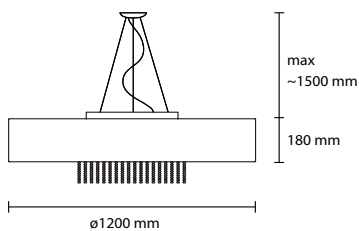

CUSTOM SIZES AVAILABLE ON REQUEST

specifications subject to change.

Brillo

COLOR: P01 white, P02 beige, P04 red, P05 lilac, P06 brown, P07 mint green, P08 black

MATERIAL: Pounge plissé

SP BRILLO 120
3 E27 42W ALO
1 LED 30W 2800LM 3000K