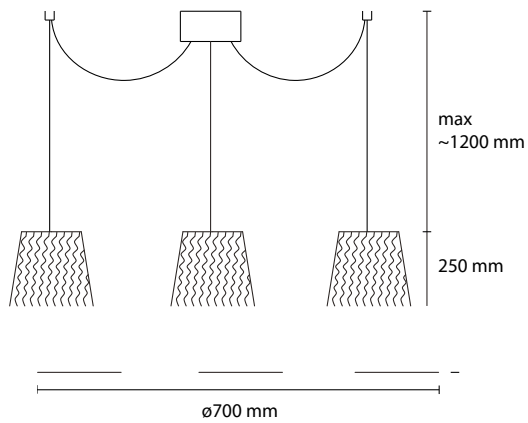

SP STOK 3 / 28
3 E27 35W ALO