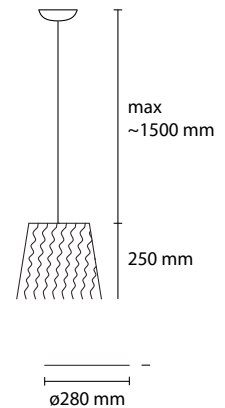

SP STOK 100 / 2
3 E27 42W ALO
1 LED 30W 2800LM 3000K

SP STOK 80 / 2
3 E27 42W ALO
1 LED 30W 2800LM 3000K

SP STOK 60 / 2
3 E27 42W ALO
1 LED 30W 2800LM 3000K

SP STOK 3 / 28
3 E27 35W ALO

SP STOK 5 / 28
5 E27 35W ALO

SP STOK 28
1 E27 35W ALO

EXTRA LARGE CUSTOM SIZES AVAILABLE ON REQUEST

specifications subject to change.

SP STOK 2 / 28
2 E27 35W ALO

SP STOK 55
3 E27 42W ALO

SP STOK 40
1 E27 42W ALO

PL STOK 100
3 E27 42W ALO
1 LED 30W 2800LM 3000K