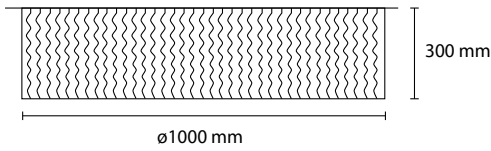

SP STOK 28
1 E27 35W ALO

EXTRA LARGE CUSTOM SIZES AVAILABLE ON REQUEST

specifications subject to change.

SP STOK 2 / 28
2 E27 35W ALO

SP STOK 55
3 E27 42W ALO

SP STOK 40
1 E27 42W ALO

PL STOK 100
3 E27 42W ALO
1 LED 30W 2800LM 3000K