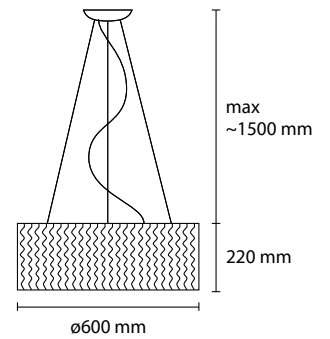

T08 orange

T09 mint green

MATERIAL : Chinette opaca paired pvc self-extinguishing

SP STOK 100
3 E27 42W ALO
1 LED 30W 2800LM 3000K

SP STOK 80
3 E27 42W ALO
1 LED 30W 2800LM 3000K

SP STOK 60
3 E27 42W ALO
1 LED 30W 2800LM 3000K