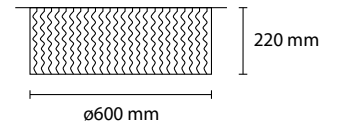

PL STOK 60
3 E27 42W ALO
1 LED 30W 2800LM 3000K

ø600 mm