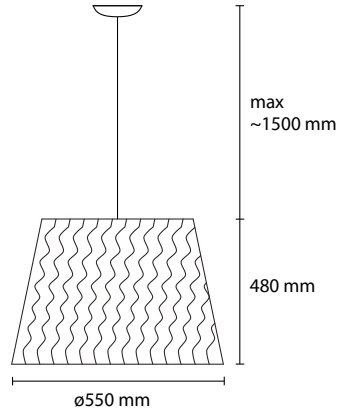

SP STOK 100 / 2
3 E27 42W ALO
1 LED 30W 2800LM 3000K

SP STOK 80 / 2
3 E27 42W ALO
1 LED 30W 2800LM 3000K

SP STOK 60 / 2
3 E27 42W ALO
1 LED 30W 2800LM 3000K

SP STOK 3 / 28
3 E27 35W ALO

SP STOK 5 / 28
5 E27 35W ALO

SP STOK 28
1 E27 35W ALO

EXTRA LARGE CUSTOM SIZES AVAILABLE ON REQUEST

specifications subject to change.

SP STOK 2 / 28
2 E27 35W ALO

SP STOK 55
3 E27 42W ALO

SP STOK 40
1 E27 42W ALO

PL STOK 100
3 E27 42W ALO
1 LED 30W 2800LM 3000K