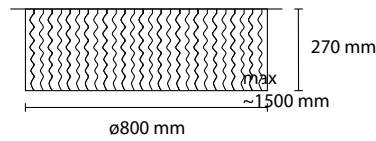

SP STOK 28
1 E27 35W ALO

EXTRA LARGE CUSTOM SIZES AVAILABLE ON REQUEST

specifications subject to change.

SP STOK 2 / 28
2 E27 35W ALO

SP STOK 55
3 E27 42W ALO

SP STOK 40
1 E27 42W ALO

PL STOK 100
3 E27 42W ALO
1 LED 30W 2800LM 3000K