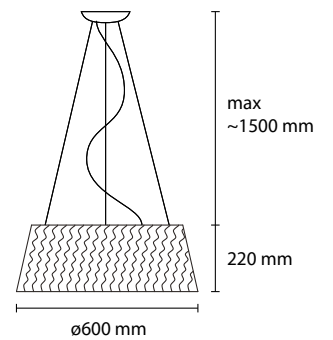

SP STOK 60 / 2
3 E27 42W ALO
1 LED 30W 2800LM 3000K