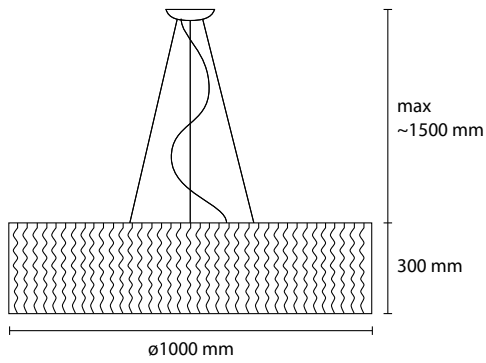

MATERIAL : Chinette opaca paired pvc self-extinguishing

SP STOK 100
3 E27 42W ALO
1 LED 30W 2800LM 3000K