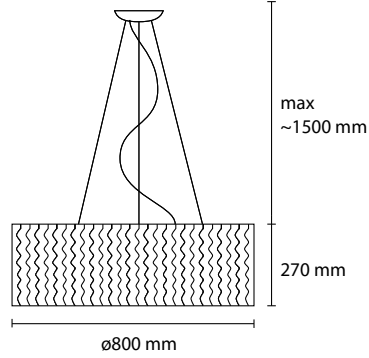

T08 orange

T09 mint green

MATERIAL : Chinette opaca paired pvc self-extinguishing

SP STOK 100
3 E27 42W ALO
1 LED 30W 2800LM 3000K

SP STOK 80
3 E27 42W ALO
1 LED 30W 2800LM 3000K

SP STOK 60
3 E27 42W ALO
1 LED 30W 2800LM 3000K