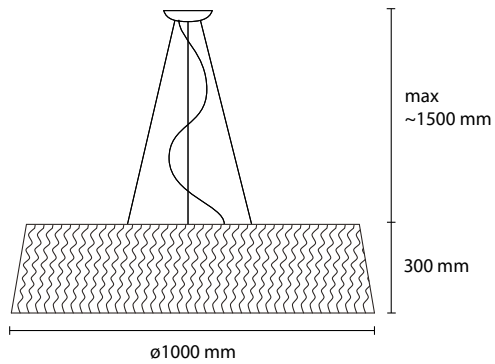

T08 orange

T09 mint green

MATERIAL : Chinette opaca paired pvc self-extinguishing

SP STOK 100
3 E27 42W ALO
1 LED 30W 2800LM 3000K

SP STOK 80
3 E27 42W ALO
1 LED 30W 2800LM 3000K

SP STOK 60
3 E27 42W ALO
1 LED 30W 2800LM 3000K