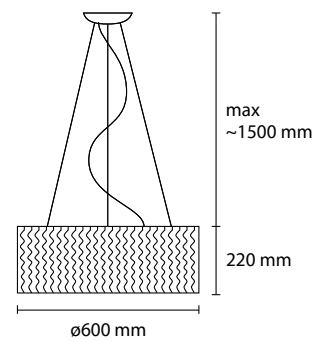

Color

CHINETTE OPACA PAIRED PVC SELF-EXTINGUISHING

MATERIAL : Chinette opaca paired pvc self-extinguishing

**SP STOK 100**  
3 E27 42W ALO  
1 LED 30W 2800LM 3000K

**SP STOK 80**  
3 E27 42W ALO  
1 LED 30W 2800LM 3000K