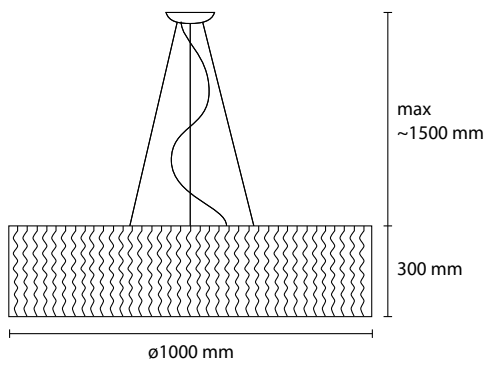

SP-STOK28

The Stok Collection is a combination of fine chinette fabric in a modul style with a powder coated metal frame. Available as a pendant, floor, wall, ceiling and table fixture.

Material	Iron, fabric couplet pvc B1 certificate
Product code	SPSTOK28
Type	Pendant Fixture
Light source	E27 LED BULB 8W
Other	CE IP20
Cleaning instructions	Clean with a soft dry cloth only. Do not use polishing agents, water or abrasive materials when cleaning. Always switch off the electricity supply before cleaning.

Color

CHINETTE OPACA PAIRED PVC SELF-EXTINGUISHING

MATERIAL : Chinette opaca paired pvc self-extinguishing

**SP STOK 100**  
3 E27 42W ALO  
1 LED 30W 2800LM 3000K

**SP STOK 80**  
3 E27 42W ALO  
1 LED 30W 2800LM 3000K