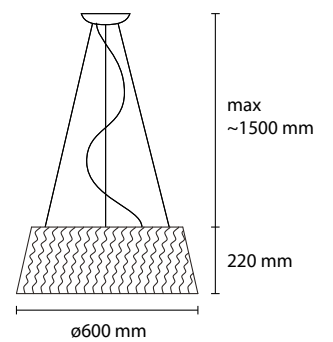

SP STOK 60 / 2
3 E27 42W ALO
1 LED 30W 2800LM 3000K