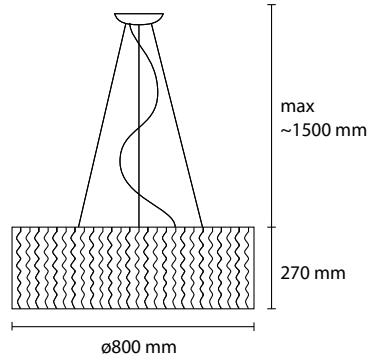

Color

CHINETTE OPACA PAIRED PVC SELF-EXTINGUISHING

MATERIAL : Chinette opaca paired pvc self-extinguishing

**SP STOK 100**  
3 E27 42W ALO  
1 LED 30W 2800LM 3000K

**SP STOK 80**  
3 E27 42W ALO  
1 LED 30W 2800LM 3000K