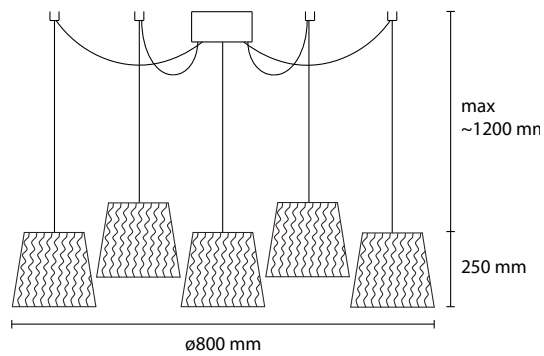

SP STOK 5 / 28
5 E27 35W ALO