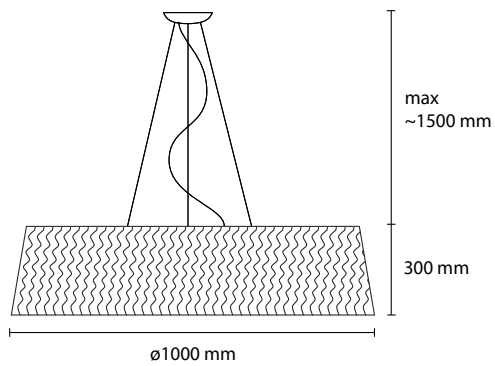

SP STOK 100 / 2
3 E27 42W ALO
1 LED 30W 2800LM 3000K