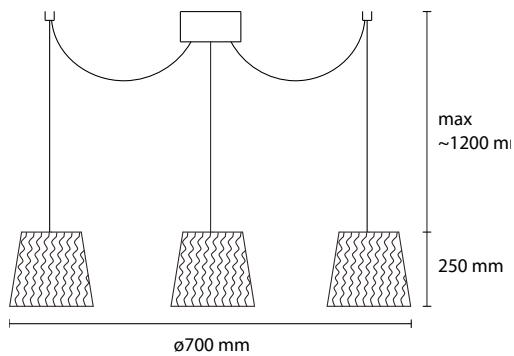

SP STOK 3 / 28
3 E27 35W ALO