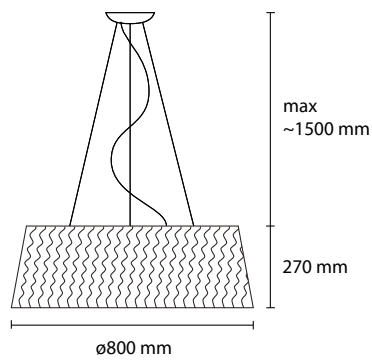

SP STOK 80 / 2
3 E27 42W ALO
1 LED 30W 2800LM 3000K