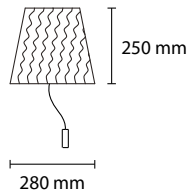

SP STOK 28
1 E27 35W ALO

EXTRA LARGE CUSTOM SIZES AVAILABLE ON REQUEST

specifications subject to change.

SP STOK 2 / 28
2 E27 35W ALO

SP STOK 55
3 E27 42W ALO

SP STOK 40
1 E27 42W ALO

PL STOK 100
3 E27 42W ALO
1 LED 30W 2800LM 3000K

PL STOK 80
3 E27 42W ALO
1 LED 30W 2800LM 3000K

PL STOK 60
3 E27 42W ALO
1 LED 30W 2800LM 3000K

480 mm

AP STOK 1
1 E27 35W ALO

AP STOK 2
1 E27 35W - 1 LED 1W

LT STOK
1 E27 35W ALO

PT STOK 180
1 E27 54W ALO

EXTRA LARGE CUSTOM SIZES AVAILABLE ON REQUEST