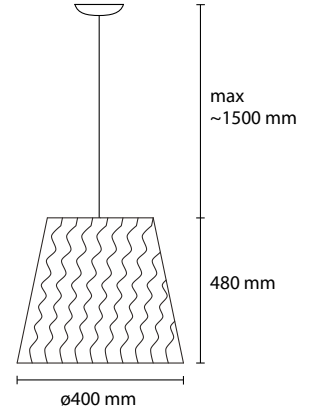

SP STOK 28
1 E27 35W ALO

EXTRA LARGE CUSTOM SIZES AVAILABLE ON REQUEST

specifications subject to change.

SP STOK 2 / 28
2 E27 35W ALO

SP STOK 55
3 E27 42W ALO

SP STOK 40
1 E27 42W ALO

PL STOK 100
3 E27 42W ALO
1 LED 30W 2800LM 3000K