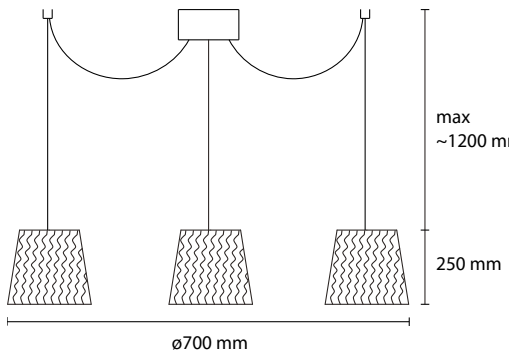

SP STOK 3 / 28
3 E27 35W ALO