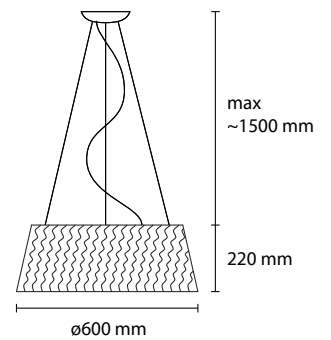

SP STOK 60 / 2
3 E27 42W ALO
1 LED 30W 2800LM 3000K