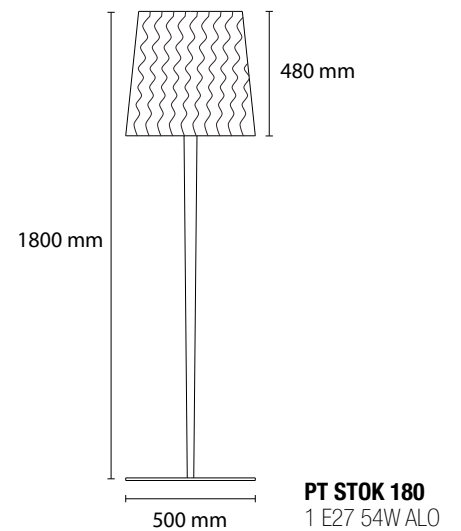

SP STOK 28
1 E27 35W ALO

EXTRA LARGE CUSTOM SIZES AVAILABLE ON REQUEST

specifications subject to change.

SP STOK 2 / 28
2 E27 35W ALO

SP STOK 55
3 E27 42W ALO

SP STOK 40
1 E27 42W ALO

PL STOK 100
3 E27 42W ALO
1 LED 30W 2800LM 3000K

PL STOK 80
3 E27 42W ALO
1 LED 30W 2800LM 3000K

PL STOK 60
3 E27 42W ALO
1 LED 30W 2800LM 3000K

480 mm

AP STOK 1
1 E27 35W ALO

AP STOK 2
1 E27 35W - 1 LED 1W

LT STOK
1 E27 35W ALO

PT STOK 180
1 E27 54W ALO

EXTRA LARGE CUSTOM SIZES AVAILABLE ON REQUEST