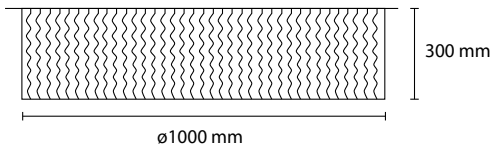

SP STOK 28
1 E27 35W ALO

EXTRA LARGE CUSTOM SIZES AVAILABLE ON REQUEST

specifications subject to change.

SP STOK 2 / 28
2 E27 35W ALO

SP STOK 55
3 E27 42W ALO

SP STOK 40
1 E27 42W ALO

PL STOK 100
3 E27 42W ALO
1 LED 30W 2800LM 3000K