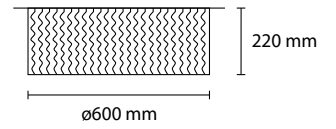

PL STOK 60
3 E27 42W ALO
1 LED 30W 2800LM 3000K

480 mm