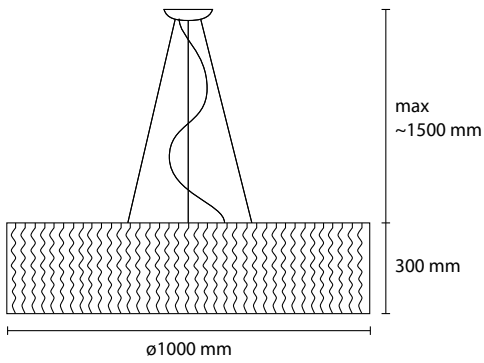

MATERIAL : Chinette opaca paired pvc self-extinguishing

SP STOK 100
3 E27 42W ALO
1 LED 30W 2800LM 3000K