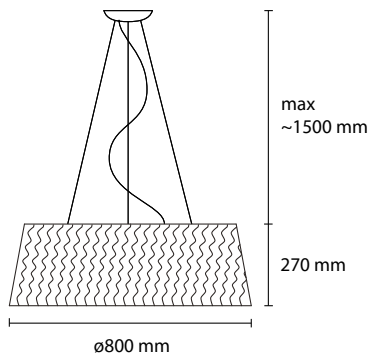

SP STOK 80 / 2
3 E27 42W ALO
1 LED 30W 2800LM 3000K