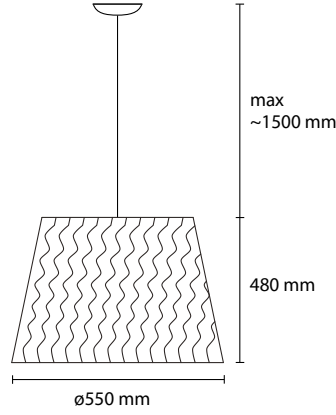

SP STOK 100 / 2
3 E27 42W ALO
1 LED 30W 2800LM 3000K

SP STOK 80 / 2
3 E27 42W ALO
1 LED 30W 2800LM 3000K

SP STOK 60 / 2
3 E27 42W ALO
1 LED 30W 2800LM 3000K

SP STOK 3 / 28
3 E27 35W ALO

SP STOK 5 / 28
5 E27 35W ALO

SP STOK 28
1 E27 35W ALO

EXTRA LARGE CUSTOM SIZES AVAILABLE ON REQUEST

specifications subject to change.

SP STOK 2 / 28
2 E27 35W ALO

SP STOK 55
3 E27 42W ALO

SP STOK 40
1 E27 42W ALO

PL STOK 100
3 E27 42W ALO
1 LED 30W 2800LM 3000K