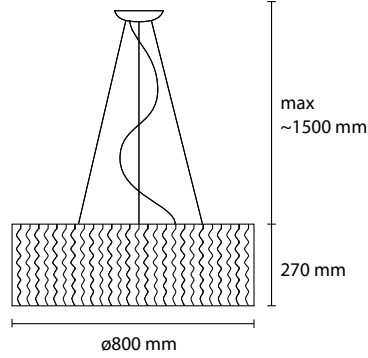

T08 orange

T09 mint green

MATERIAL : Chinette opaca paired pvc self-extinguishing

SP STOK 100
3 E27 42W ALO
1 LED 30W 2800LM 3000K

SP STOK 80
3 E27 42W ALO
1 LED 30W 2800LM 3000K

SP STOK 60
3 E27 42W ALO
1 LED 30W 2800LM 3000K