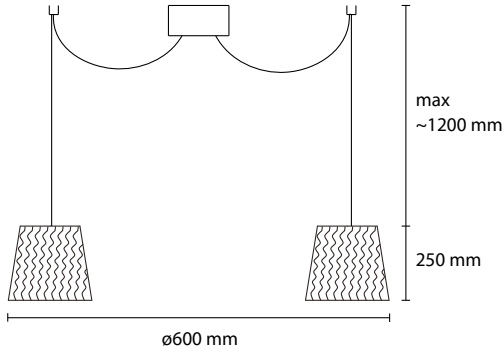

SP STOK 100 / 2
3 E27 42W ALO
1 LED 30W 2800LM 3000K

SP STOK 80 / 2
3 E27 42W ALO
1 LED 30W 2800LM 3000K

SP STOK 60 / 2
3 E27 42W ALO
1 LED 30W 2800LM 3000K

SP STOK 3 / 28
3 E27 35W ALO

SP STOK 5 / 28
5 E27 35W ALO

SP STOK 28
1 E27 35W ALO

EXTRA LARGE CUSTOM SIZES AVAILABLE ON REQUEST

specifications subject to change.

SP STOK 2 / 28
2 E27 35W ALO

SP STOK 55
3 E27 42W ALO

SP STOK 40
1 E27 42W ALO

PL STOK 100
3 E27 42W ALO
1 LED 30W 2800LM 3000K