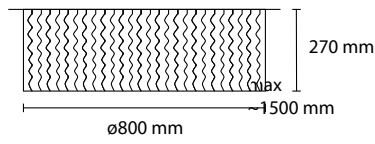

SP STOK 100 / 2
3 E27 42W ALO
1 LED 30W 2800LM 3000K

SP STOK 80 / 2
3 E27 42W ALO
1 LED 30W 2800LM 3000K

SP STOK 60 / 2
3 E27 42W ALO
1 LED 30W 2800LM 3000K

SP STOK 3 / 28
3 E27 35W ALO

SP STOK 5 / 28
5 E27 35W ALO

SP STOK 28
1 E27 35W ALO

EXTRA LARGE CUSTOM SIZES AVAILABLE ON REQUEST

specifications subject to change.

SP STOK 2 / 28
2 E27 35W ALO

SP STOK 55
3 E27 42W ALO

SP STOK 40
1 E27 42W ALO

PL STOK 100
3 E27 42W ALO
1 LED 30W 2800LM 3000K