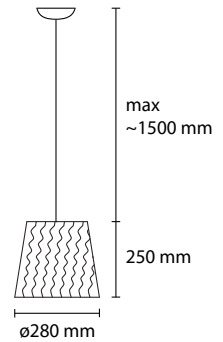

SP STOK 100 / 2
3 E27 42W ALO
1 LED 30W 2800LM 3000K

SP STOK 80 / 2
3 E27 42W ALO
1 LED 30W 2800LM 3000K

SP STOK 60 / 2
3 E27 42W ALO
1 LED 30W 2800LM 3000K

SP STOK 3 / 28
3 E27 35W ALO

SP STOK 5 / 28
5 E27 35W ALO

SP STOK 28
1 E27 35W ALO

EXTRA LARGE CUSTOM SIZES AVAILABLE ON REQUEST

specifications subject to change.

SP STOK 2 / 28
2 E27 35W ALO

SP STOK 55
3 E27 42W ALO

SP STOK 40
1 E27 42W ALO

PL STOK 100
3 E27 42W ALO
1 LED 30W 2800LM 3000K