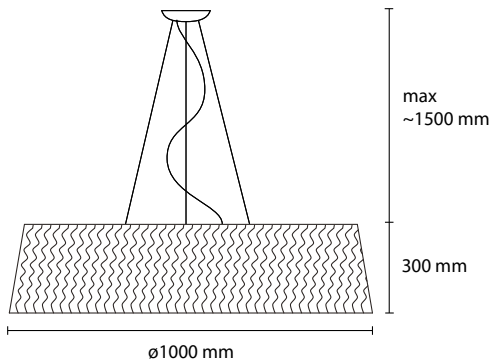

T08 orange

T09 mint green

MATERIAL : Chinette opaca paired pvc self-extinguishing

SP STOK 100
3 E27 42W ALO
1 LED 30W 2800LM 3000K

SP STOK 80
3 E27 42W ALO
1 LED 30W 2800LM 3000K

SP STOK 60
3 E27 42W ALO
1 LED 30W 2800LM 3000K