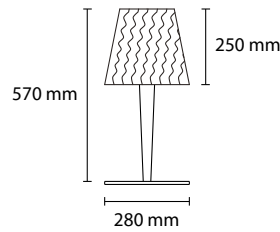

SP STOK 28
1 E27 35W ALO

EXTRA LARGE CUSTOM SIZES AVAILABLE ON REQUEST

specifications subject to change.

SP STOK 2 / 28
2 E27 35W ALO

SP STOK 55
3 E27 42W ALO

SP STOK 40
1 E27 42W ALO

PL STOK 100
3 E27 42W ALO
1 LED 30W 2800LM 3000K

PL STOK 80
3 E27 42W ALO
1 LED 30W 2800LM 3000K

PL STOK 60
3 E27 42W ALO
1 LED 30W 2800LM 3000K

480 mm

AP STOK 1
1 E27 35W ALO

AP STOK 2
1 E27 35W - 1 LED 1W

LT STOK
1 E27 35W ALO

PT STOK 180
1 E27 54W ALO

EXTRA LARGE CUSTOM SIZES AVAILABLE ON REQUEST