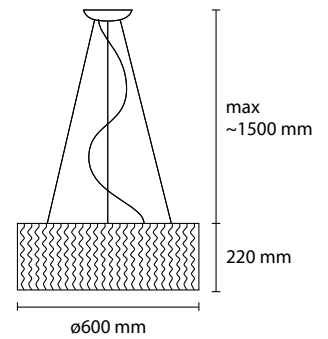

T08 orange

T09 mint green

MATERIAL : Chinette opaca paired pvc self-extinguishing

SP STOK 100
3 E27 42W ALO
1 LED 30W 2800LM 3000K

SP STOK 80
3 E27 42W ALO
1 LED 30W 2800LM 3000K

SP STOK 60
3 E27 42W ALO
1 LED 30W 2800LM 3000K