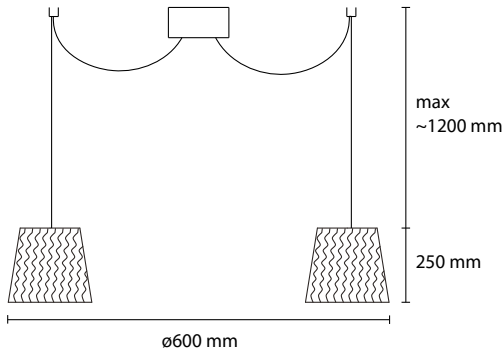

**SP STOK 3 / 28**  
3 E27 35W ALO

**SP STOK 5 / 28**  
5 E27 35W ALO

**SP STOK 28**  
1 E27 35W ALO

**EXTRA LARGE CUSTOM SIZES AVAILABLE ON REQUEST**

specifications subject to change.

**SP STOK 2 / 28**  
2 E27 35W ALO