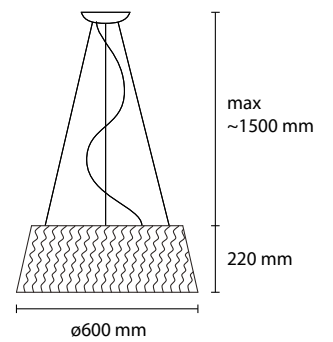

SP STOK 60 / 2
3 E27 42W ALO
1 LED 30W 2800LM 3000K