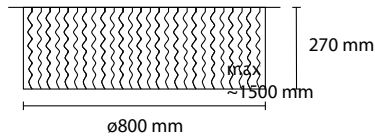

PL STOK 80
3 E27 42W ALO
1 LED 30W 2800LM 3000K