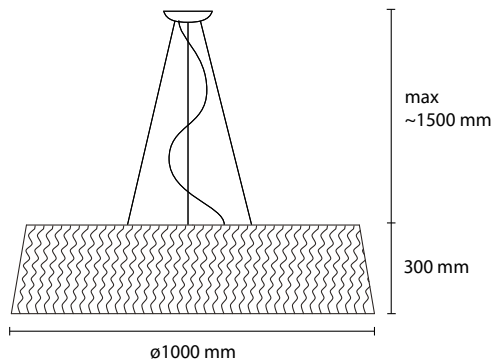

SP STOK 100 / 2
3 E27 42W ALO
1 LED 30W 2800LM 3000K