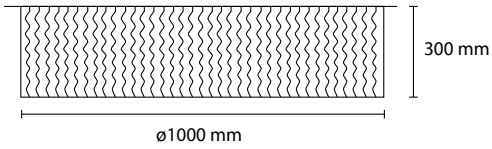

PL STOK 100
3 E27 42W ALO
1 LED 30W 2800LM 3000K