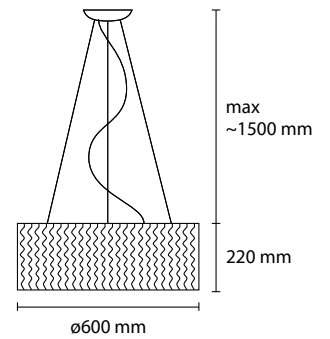

### Color

MATERIAL : Chinette opaca paired pvc self-extinguishing

MATERIAL : Chinette opaca paired pvc self-extinguishing

**SP STOK 100**  
3 E27 42W ALO  
1 LED 30W 2800LM 3000K

**SP STOK 80**  
3 E27 42W ALO  
1 LED 30W 2800LM 3000K