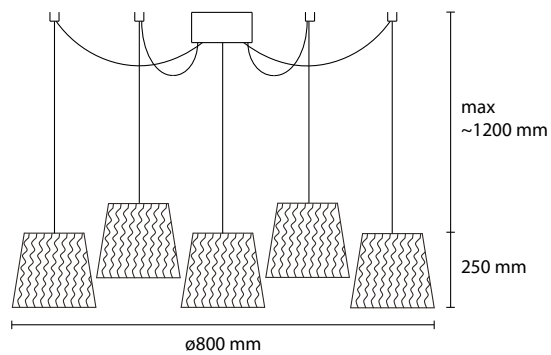

SP STOK 5 / 28
5 E27 35W ALO