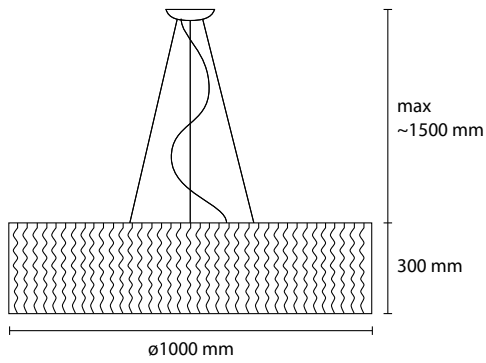

### SP-STOK100-2

The Stok Collection is a combination of fine chinette fabric in a modul style with a powder coated metal frame. Available as a pendant, floor, wall, ceiling and table fixture.

Material	Iron, fabric couplet pvc B1 certificate
Product code	SPSTOK100-2
Type	Pendant Fixture
Light source	E27 LED BULB 8W
Other	CE IP20
Cleaning instructions	Clean with a soft dry cloth only. Do not use polishing agents, water or abrasive materials when cleaning. Always switch off the electricity supply before cleaning.

### Color

MATERIAL : Chinette opaca paired pvc self-extinguishing

MATERIAL : Chinette opaca paired pvc self-extinguishing

**SP STOK 100**  
3 E27 42W ALO  
1 LED 30W 2800LM 3000K

**SP STOK 80**  
3 E27 42W ALO  
1 LED 30W 2800LM 3000K