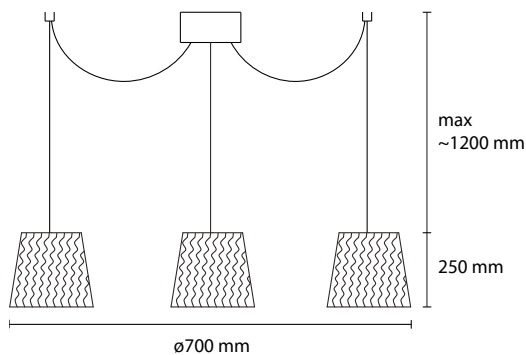

### Color

MATERIAL : Chinette opaca paired pvc self-extinguishing

MATERIAL : Chinette opaca paired pvc self-extinguishing

**SP STOK 100**  
3 E27 42W ALO  
1 LED 30W 2800LM 3000K

**SP STOK 80**  
3 E27 42W ALO  
1 LED 30W 2800LM 3000K

**SP STOK 60**  
3 E27 42W ALO  
1 LED 30W 2800LM 3000K

**SP STOK 100 / 2**  
3 E27 42W ALO  
1 LED 30W 2800LM 3000K

**SP STOK 80 / 2**  
3 E27 42W ALO  
1 LED 30W 2800LM 3000K

**SP STOK 60 / 2**  
3 E27 42W ALO  
1 LED 30W 2800LM 3000K