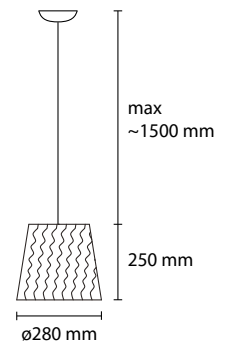

### Color

MATERIAL : Chinette opaca paired pvc self-extinguishing

MATERIAL : Chinette opaca paired pvc self-extinguishing

**SP STOK 100**  
3 E27 42W ALO  
1 LED 30W 2800LM 3000K

**SP STOK 80**  
3 E27 42W ALO  
1 LED 30W 2800LM 3000K

**SP STOK 60**  
3 E27 42W ALO  
1 LED 30W 2800LM 3000K

**SP STOK 100 / 2**  
3 E27 42W ALO  
1 LED 30W 2800LM 3000K

**SP STOK 80 / 2**  
3 E27 42W ALO  
1 LED 30W 2800LM 3000K

**SP STOK 60 / 2**  
3 E27 42W ALO  
1 LED 30W 2800LM 3000K

**SP STOK 3 / 28**  
3 E27 35W ALO

**SP STOK 5 / 28**  
5 E27 35W ALO

**SP STOK 28**  
1 E27 35W ALO

**EXTRA LARGE CUSTOM SIZES AVAILABLE ON REQUEST**

specifications subject to change.

**SP STOK 2 / 28**  
2 E27 35W ALO

480 mm

**AP STOK 1**  
1 E27 35W ALO

**AP STOK 2**  
1 E27 35W - 1 LED 1W

**LT STOK**  
1 E27 35W ALO

**PT STOK 180**  
1 E27 54W ALO

**EXTRA LARGE CUSTOM SIZES AVAILABLE ON REQUEST**

specifications subject to change.