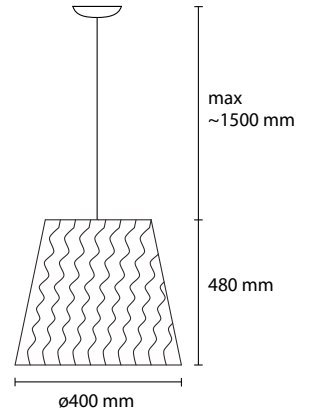

SP STOK 40
1 E27 42W ALO