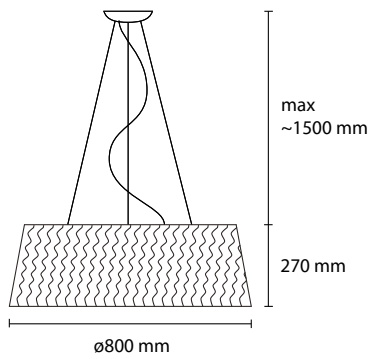

SP STOK 80 / 2
3 E27 42W ALO
1 LED 30W 2800LM 3000K