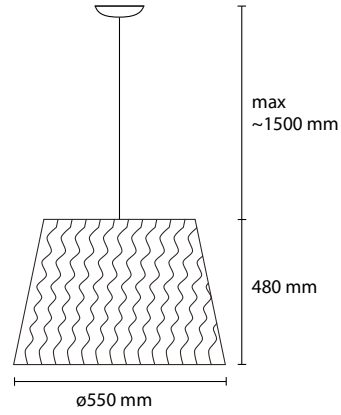

**SP STOK 3 / 28**  
3 E27 35W ALO

**SP STOK 5 / 28**  
5 E27 35W ALO

**SP STOK 28**  
1 E27 35W ALO

**EXTRA LARGE CUSTOM SIZES AVAILABLE ON REQUEST**

specifications subject to change.

**SP STOK 2 / 28**  
2 E27 35W ALO

480 mm

**AP STOK 1**  
1 E27 35W ALO

**AP STOK 2**  
1 E27 35W - 1 LED 1W

**LT STOK**  
1 E27 35W ALO

**PT STOK 180**  
1 E27 54W ALO

**EXTRA LARGE CUSTOM SIZES AVAILABLE ON REQUEST**

specifications subject to change.