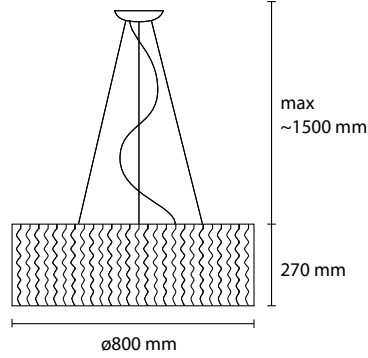

### Color

MATERIAL : Chinette opaca paired pvc self-extinguishing

MATERIAL : Chinette opaca paired pvc self-extinguishing

**SP STOK 100**  
3 E27 42W ALO  
1 LED 30W 2800LM 3000K

**SP STOK 80**  
3 E27 42W ALO  
1 LED 30W 2800LM 3000K