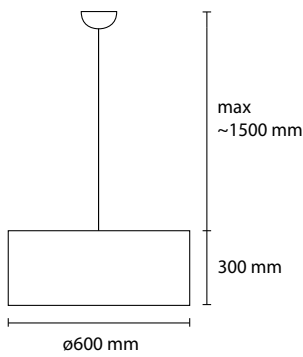

SP PIER 1 / 60
1 E27 42W ALO