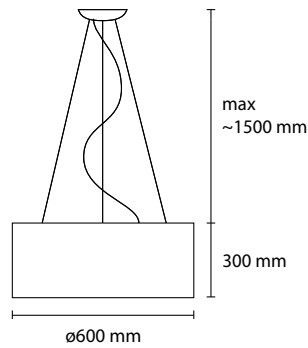

Pier

COLOR: T01 white, T02 beige, T04 black, T06 red, T07 gray

MATERIAL: Chinette opaca paired pvc self-extinguishing

SP PIER 80
3 E27 42W ALO
1 LED 30W 2800 LM 3000K

SP PIER 60
3 E27 42W ALO
1 LED 30W 2800LM 3000K