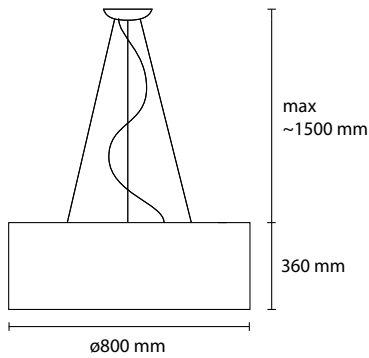

Pier

COLOR: T01 white, T02 beige, T04 black, T06 red, T07 gray

MATERIAL: Chinette opaca paired pvc self-extinguishing

SP PIER 80
3 E27 42W ALO
1 LED 30W 2800 LM 3000K

SP PIER 60
3 E27 42W ALO
1 LED 30W 2800LM 3000K