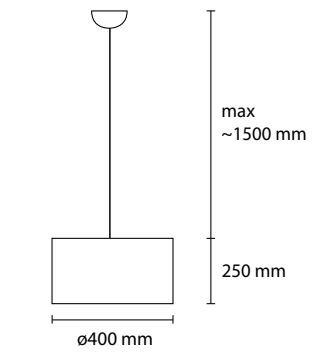

SP PIER 1 / 40
1 E27 42W ALO