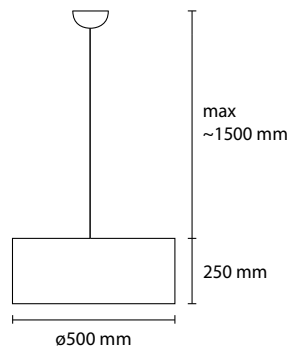

SP PIER 1 / 50
1 E27 42W ALO