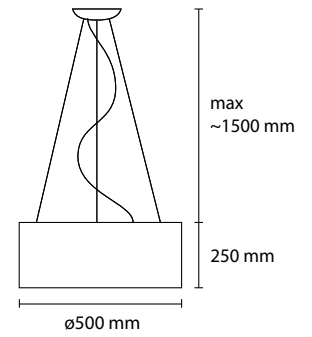

Pier

COLOR: T01 white, T02 beige, T04 black, T06 red, T07 gray

MATERIAL: Chinette opaca paired pvc self-extinguishing

SP PIER 80
3 E27 42W ALO
1 LED 30W 2800 LM 3000K

SP PIER 60
3 E27 42W ALO
1 LED 30W 2800LM 3000K