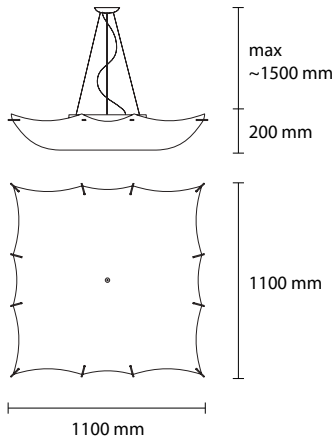

Lucy

COLOR: C01 white

MATERIAL: Trevira CS (flame retardant)

SPK LUCY 110
3 E27 42W ALO
1 LED 30W 2800 LM 3000K