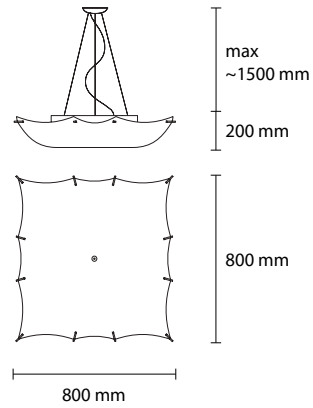

SPK LUCY 80
3 E27 42W ALO
1 LED 30W 2800LM 3000K