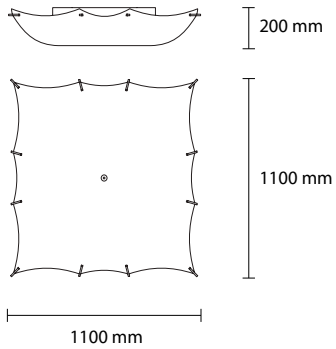

PLK LUCY 110
3 E27 42W ALO
1 LED 30W 2800LM 3000K