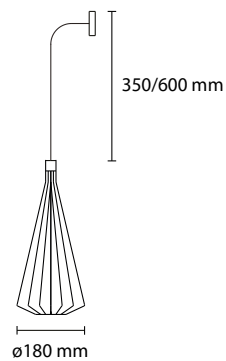

## SP ECO 5- 18

The Eco collection consists of a specifically designed metal construction in a powder coated paint. Available as a pendant and ceiling fixture.

|                              |   |
|------------------------------|---|
| <b>Material</b>              | Iron  |
| <b>Product code</b>          | SPECO5/18   |
| <b>Type</b>                  | Pendant Fixture   |
| <b>Light source</b>          | 5xG9 2,8W LED BULB  |
| <b>Other</b>                 | CE IP20   |
| <b>Cleaning instructions</b> | Clean with a soft dry cloth only. Do not use polishing agents, water or abrasive materials when cleaning. Always switch off the electricity supply before cleaning. |
| <b>Color</b>                 |   |

# Eco

COLOR: W white, G gray, CH chrome

MATERIAL: Painted metal

**SP ECO 45**  
1 E27 42W ALO

**SP ECO 35**  
1 E27 42W ALO

**SP ECO 18**  
1 E14 28W ALO

**SP ECO 2 / 18**  
2 E14 28W ALO

**SP ECO 3 / 18**  
3 E14 28W ALO

**SP ECO 5 / 18**  
5 E14 28W ALO

**AP ECO 18**  
1 E14 28W ALO