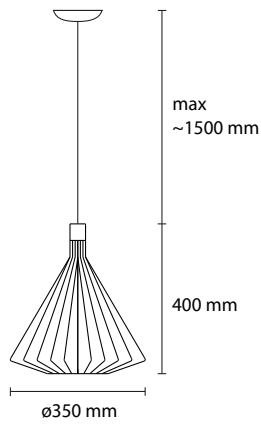

## SP ECO 5- 18

The Eco collection consists of a specifically designed metal construction in a powder coated paint. Available as a pendant and ceiling fixture.

|                              |   |
|------------------------------|---|
| <b>Material</b>              | Iron  |
| <b>Product code</b>          | SPECO5/18   |
| <b>Type</b>                  | Pendant Fixture   |
| <b>Light source</b>          | 5xG9 2,8W LED BULB  |
| <b>Other</b>                 | CE IP20   |
| <b>Cleaning instructions</b> | Clean with a soft dry cloth only. Do not use polishing agents, water or abrasive materials when cleaning. Always switch off the electricity supply before cleaning. |
| <b>Color</b>                 |   |

# Eco

COLOR: W white, G gray, CH chrome

MATERIAL: Painted metal

**SP ECO 45**  
1 E27 42W ALO

**SP ECO 35**  
1 E27 42W ALO

**SP ECO 18**  
1 E14 28W ALO

**SP ECO 2 / 18**  
2 E14 28W ALO

**SP ECO 3 / 18**  
3 E14 28W ALO