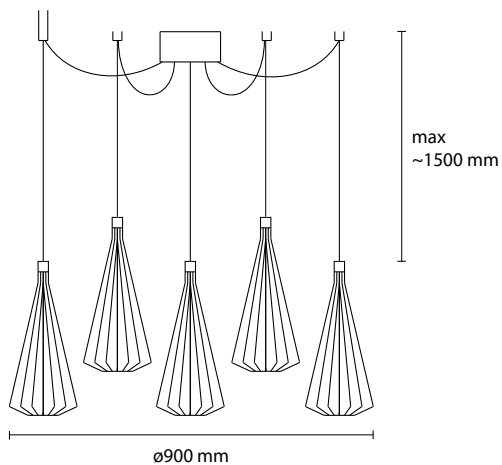

## SP ECO 5- 18

The Eco collection consists of a specifically designed metal construction in a powder coated paint. Available as a pendant and ceiling fixture.

|                              |   |
|------------------------------|---|
| <b>Material</b>              | Iron  |
| <b>Product code</b>          | SPECO5/18   |
| <b>Type</b>                  | Pendant Fixture   |
| <b>Light source</b>          | 5xG9 2,8W LED BULB  |
| <b>Other</b>                 | CE IP20   |
| <b>Cleaning instructions</b> | Clean with a soft dry cloth only. Do not use polishing agents, water or abrasive materials when cleaning. Always switch off the electricity supply before cleaning. |
| <b>Color</b>                 |   |

# Eco

COLOR: W white, G gray, CH chrome

MATERIAL: Painted metal

**SP ECO 45**  
1 E27 42W ALO

**SP ECO 35**  
1 E27 42W ALO

**SP ECO 18**  
1 E14 28W ALO

**SP ECO 2 / 18**  
2 E14 28W ALO

**SP ECO 3 / 18**  
3 E14 28W ALO

**SP ECO 5 / 18**  
5 E14 28W ALO

**AP ECO 18**  
1 E14 28W ALO