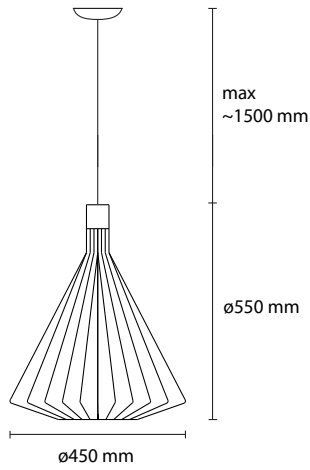

## SP ECO 5- 18

The Eco collection consists of a specifically designed metal construction in a powder coated paint. Available as a pendant and ceiling fixture.

|                              |   |
|------------------------------|---|
| <b>Material</b>              | Iron  |
| <b>Product code</b>          | SPECO5/18   |
| <b>Type</b>                  | Pendant Fixture   |
| <b>Light source</b>          | 5xG9 2,8W LED BULB  |
| <b>Other</b>                 | CE IP20   |
| <b>Cleaning instructions</b> | Clean with a soft dry cloth only. Do not use polishing agents, water or abrasive materials when cleaning. Always switch off the electricity supply before cleaning. |
| <b>Color</b>                 |   |

# Eco

COLOR: W white, G gray, CH chrome

MATERIAL: Painted metal

**SP ECO 45**  
1 E27 42W ALO

**SP ECO 35**  
1 E27 42W ALO

**SP ECO 18**  
1 E14 28W ALO

**SP ECO 2 / 18**  
2 E14 28W ALO

**SP ECO 3 / 18**  
3 E14 28W ALO

**SP ECO 5 / 18**  
5 E14 28W ALO

**AP ECO 18**  
1 E14 28W ALO