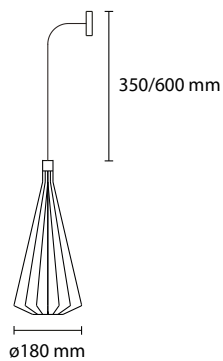

AP ECO 18
1 E14 28W ALO