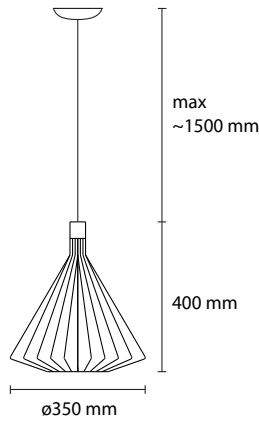

SP ECO45

The Eco collection consists of a specifically designed metal construction in a powder coated paint. Available as a pendant and ceiling fixture.

Material	Iron
Product code	SPECO45
Type	Pendant Fixture
Light source	1xE27 8W LED BULB
Other	CE IP20
Cleaning instructions	Clean with a soft dry cloth only. Do not use polishing agents, water or abrasive materials when cleaning. Always switch off the electricity supply before cleaning.

Eco

COLOR: W white, G gray, CH chrome

MATERIAL: Painted metal

SP ECO 45
1 E27 42W ALO

SP ECO 35
1 E27 42W ALO

SP ECO 18
1 E14 28W ALO

SP ECO 2 / 18
2 E14 28W ALO

SP ECO 3 / 18
3 E14 28W ALO