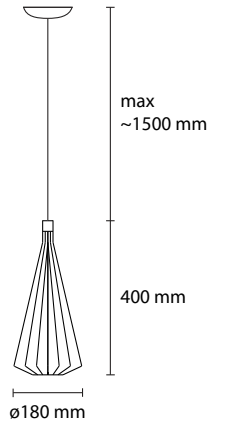

SP ECO45

The Eco collection consists of a specifically designed metal construction in a powder coated paint. Available as a pendant and ceiling fixture.

Material	Iron
Product code	SPECO45
Type	Pendant Fixture
Light source	1xE27 8W LED BULB
Other	CE IP20
Cleaning instructions	Clean with a soft dry cloth only. Do not use polishing agents, water or abrasive materials when cleaning. Always switch off the electricity supply before cleaning.

Eco

COLOR: W white, G gray, CH chrome

MATERIAL: Painted metal

SP ECO 45
1 E27 42W ALO

SP ECO 35
1 E27 42W ALO

SP ECO 18
1 E14 28W ALO

SP ECO 2 / 18
2 E14 28W ALO

SP ECO 3 / 18
3 E14 28W ALO

SP ECO 5 / 18
5 E14 28W ALO

AP ECO 18
1 E14 28W ALO