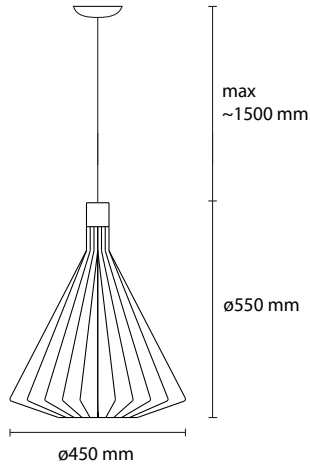

SP ECO45

The Eco collection consists of a specifically designed metal construction in a powder coated paint. Available as a pendant and ceiling fixture.

Material	Iron
Product code	SPECO45
Type	Pendant Fixture
Light source	1xE27 8W LED BULB
Other	CE IP20
Cleaning instructions	Clean with a soft dry cloth only. Do not use polishing agents, water or abrasive materials when cleaning. Always switch off the electricity supply before cleaning.

Eco

COLOR: W white, G gray, CH chrome

MATERIAL: Painted metal

SP ECO 45
1 E27 42W ALO

SP ECO 35
1 E27 42W ALO

SP ECO 18
1 E14 28W ALO

SP ECO 2 / 18
2 E14 28W ALO

SP ECO 3 / 18
3 E14 28W ALO

SP ECO 5 / 18
5 E14 28W ALO

AP ECO 18
1 E14 28W ALO