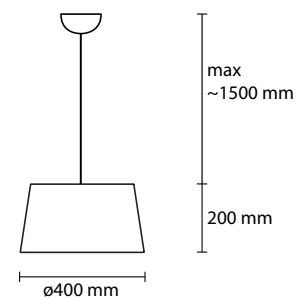

SP DOSS 1 / 40
1 E27 42W ALO