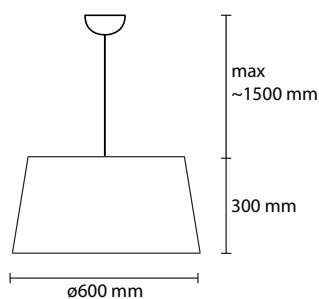

SP DOSS 1 / 60
1 E27 42W ALO