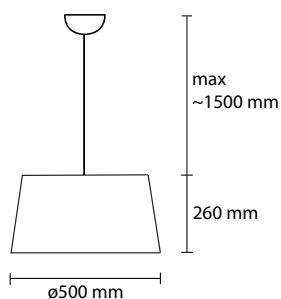

SP DOSS 1 / 50
1 E27 42W ALO