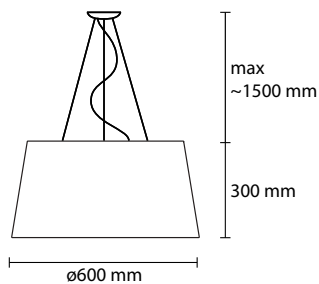

DOSS

COLOR: T01 white, T02 beige, T04 black, T06 red, T07 gray

MATERIAL: Chinette opaca paired pvc self-extinguishing

SP DOSS 80
3 E27 42W ALO
1 LED 30W 2800 LM 3000K

SP DOSS 60
3 E27 42W ALO
1 LED 30W 2800LM 3000K