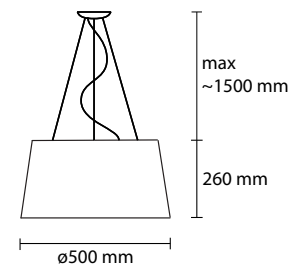

DOSS

COLOR: T01 white, T02 beige, T04 black, T06 red, T07 gray

MATERIAL: Chinette opaca paired pvc self-extinguishing

SP DOSS 80
3 E27 42W ALO
1 LED 30W 2800 LM 3000K

SP DOSS 60
3 E27 42W ALO
1 LED 30W 2800LM 3000K