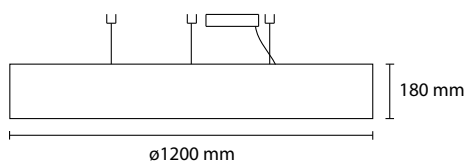

PL BIRO 120
STRIP LED 24V 9000 LM 3000K