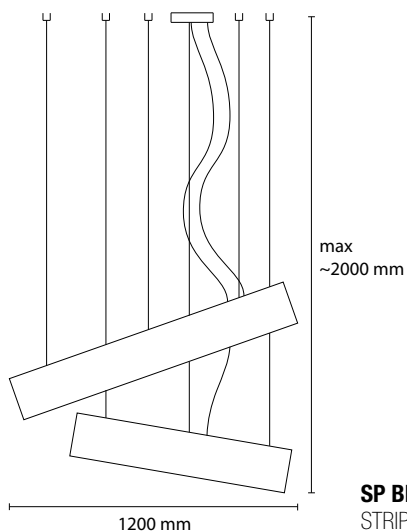

## SP-BIRO-120

POUNGE PLISSÉ (100% POLIESTER)

P01 white

P02 beige

P04 red

P05 lilac

P06 brown

P07 mint  
green

# Birò

COLOR: P01 white, P02 beige, P04 red, P06 brown, P07 mint green

MATERIAL: Ponge (100% polyester)

**SP BIRO 120/90**  
STRIP LED 24V 15000 LM 3000K

**SP BIRO 90/60**  
STRIP LED 24V 10000 LM 3000K

**SP BIRO 120**  
STRIP LED 24V 9000 LM 3000K