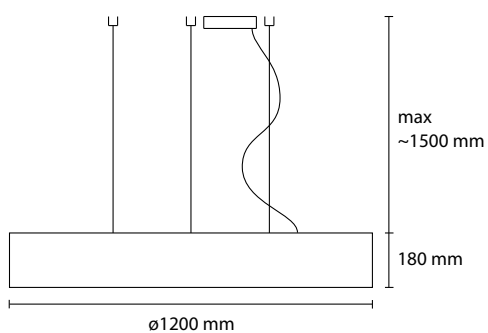

# Birò

COLOR: P01 white, P02 beige, P04 red, P06 brown, P07 mint green

MATERIAL: Ponge (100% polyester)

**SP BIRO 120/90**  
STRIP LED 24V 15000 LM 3000K

**SP BIRO 90/60**  
STRIP LED 24V 10000 LM 3000K

**SP BIRO 120**  
STRIP LED 24V 9000 LM 3000K