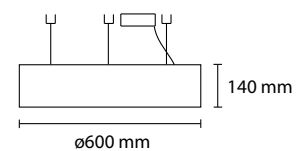

**SP BIRO 90**  
STRIP LED 24V 6000 LM 3000K

**SP BIRO 60**  
STRIP LED 4000 LM

**PL BIRO 120**  
STRIP LED 24V 9000 LM 3000K

**PL BIRO 90**  
STRIP LED 24V 6000 LM 3000K

**PL BIRO 60**  
STRIP LED 24V 4000 LM 3000K