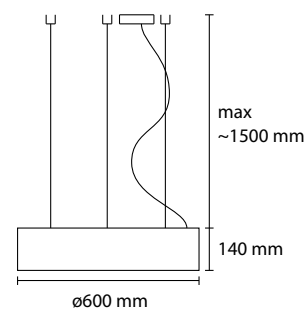

SP BIRO 60
STRIP LED 4000 LM