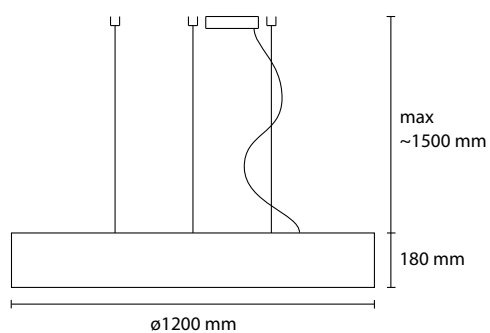

# Birò

COLOR: P01 white, P02 beige, P04 red, P06 brown, P07 mint green

MATERIAL: Ponge (100% polyester)

**SP BIRO 120/90**  
STRIP LED 24V 15000 LM 3000K

**SP BIRO 90/60**  
STRIP LED 24V 10000 LM 3000K

**SP BIRO 120**  
STRIP LED 24V 9000 LM 3000K