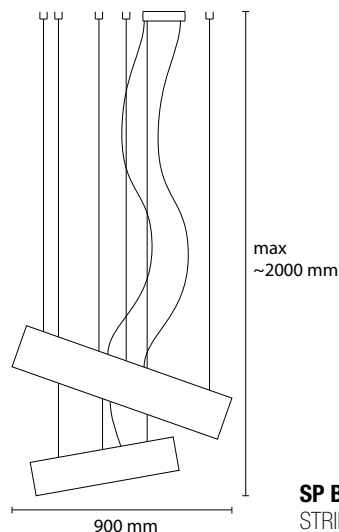

# Birò

COLOR: P01 white, P02 beige, P04 red, P06 brown, P07 mint green

MATERIAL: Ponge (100% polyester)

**SP BIRO 120/90**  
STRIP LED 24V 15000 LM 3000K

**SP BIRO 90/60**  
STRIP LED 24V 10000 LM 3000K

**SP BIRO 120**  
STRIP LED 24V 9000 LM 3000K