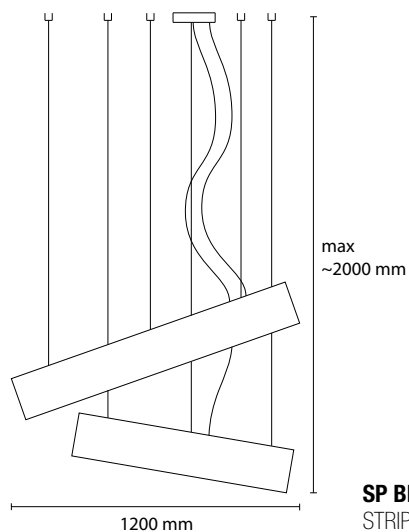

**SP-BIRO-120-90**

POUNGE PLISSÉ (100% POLIESTER)

P01 white

P02 beige

P04 red

P05 lilac

P06 brown

P07 mint  
green

# Birò

COLOR: P01 white, P02 beige, P04 red, P06 brown, P07 mint green

MATERIAL: Ponge (100% polyester)

**SP BIRO 120/90**  
STRIP LED 24V 15000 LM 3000K

**SP BIRO 90/60**  
STRIP LED 24V 10000 LM 3000K

**SP BIRO 120**  
STRIP LED 24V 9000 LM 3000K

**SP BIRO 90**  
STRIP LED 24V 6000 LM 3000K

**SP BIRO 60**  
STRIP LED 4000 LM

**PL BIRO 120**  
STRIP LED 24V 9000 LM 3000K

**PL BIRO 90**  
STRIP LED 24V 6000 LM 3000K

**PL BIRO 60**  
STRIP LED 24V 4000 LM 3000K