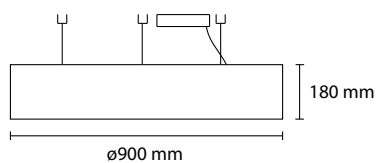

PL BIRO 90
STRIP LED 24V 6000 LM 3000K