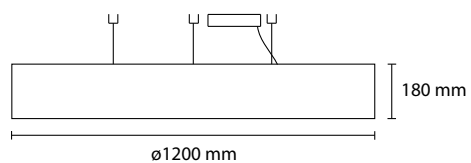

PL BIRO 120
STRIP LED 24V 9000 LM 3000K