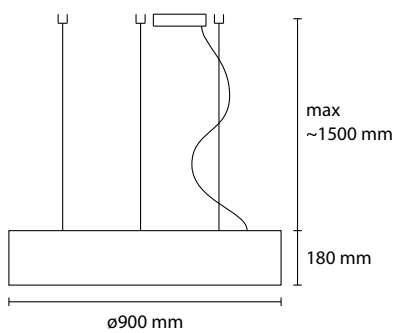

# Birò

COLOR: P01 white, P02 beige, P04 red, P06 brown, P07 mint green

MATERIAL: Ponge (100% polyester)

**SP BIRO 120/90**  
STRIP LED 24V 15000 LM 3000K

**SP BIRO 90/60**  
STRIP LED 24V 10000 LM 3000K

**SP BIRO 120**  
STRIP LED 24V 9000 LM 3000K