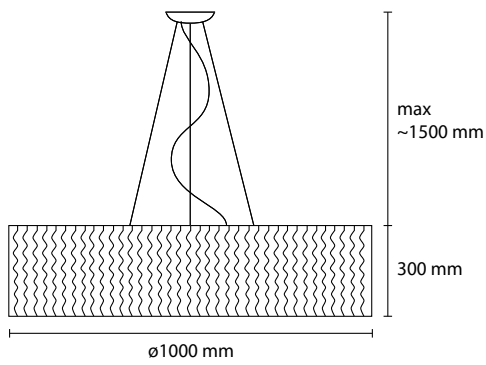

MATERIAL : Chinette opaca paired pvc self-extinguishing

SP STOK 100
3 E27 42W ALO
1 LED 30W 2800LM 3000K