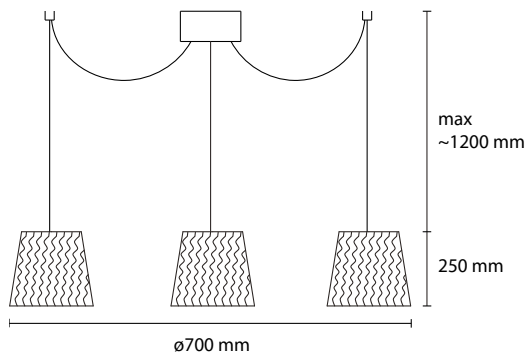

SP STOK 3 / 28
3 E27 35W ALO