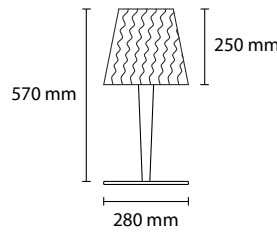

SP STOK 28
1 E27 35W ALO

EXTRA LARGE CUSTOM SIZES AVAILABLE ON REQUEST

SP STOK 2 / 28
2 E27 35W ALO

SP STOK 55
3 E27 42W ALO

SP STOK 40
1 E27 42W ALO

PL STOK 100
3 E27 42W ALO
1 LED 30W 2800LM 3000K

PL STOK 80
3 E27 42W ALO
1 LED 30W 2800LM 3000K

PL STOK 60
3 E27 42W ALO
1 LED 30W 2800LM 3000K

480 mm

AP STOK 1
1 E27 35W ALO

AP STOK 2
1 E27 35W - 1 LED 1W

LT STOK
1 E27 35W ALO

PT STOK 180
1 E27 54W ALO

EXTRA LARGE CUSTOM SIZES AVAILABLE ON REQUEST

specifications subject to change.