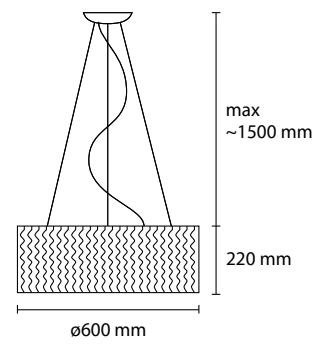

T08 orange

T09 mint green

MATERIAL : Chinette opaca paired pvc self-extinguishing

SP STOK 100
3 E27 42W ALO
1 LED 30W 2800LM 3000K

SP STOK 80
3 E27 42W ALO
1 LED 30W 2800LM 3000K

SP STOK 60
3 E27 42W ALO
1 LED 30W 2800LM 3000K