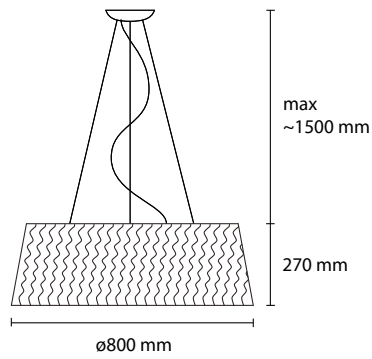

SP STOK 80 / 2
3 E27 42W ALO
1 LED 30W 2800LM 3000K