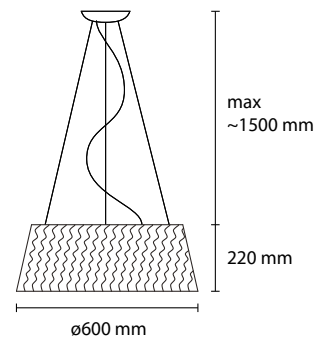

SP STOK 60 / 2
3 E27 42W ALO
1 LED 30W 2800LM 3000K