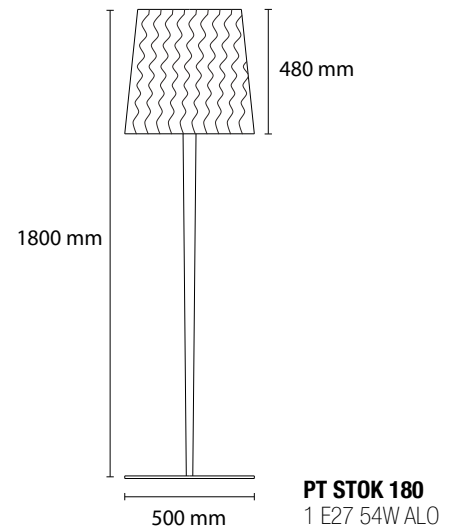

SP STOK 28
1 E27 35W ALO

EXTRA LARGE CUSTOM SIZES AVAILABLE ON REQUEST

SP STOK 2 / 28
2 E27 35W ALO

SP STOK 55
3 E27 42W ALO

SP STOK 40
1 E27 42W ALO

PL STOK 100
3 E27 42W ALO
1 LED 30W 2800LM 3000K

PL STOK 80
3 E27 42W ALO
1 LED 30W 2800LM 3000K

PL STOK 60
3 E27 42W ALO
1 LED 30W 2800LM 3000K

480 mm

AP STOK 1
1 E27 35W ALO

AP STOK 2
1 E27 35W - 1 LED 1W

LT STOK
1 E27 35W ALO

PT STOK 180
1 E27 54W ALO

EXTRA LARGE CUSTOM SIZES AVAILABLE ON REQUEST

specifications subject to change.