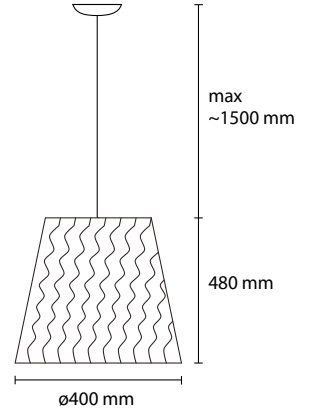

SP STOK 28
1 E27 35W ALO

EXTRA LARGE CUSTOM SIZES AVAILABLE ON REQUEST

SP STOK 2 / 28
2 E27 35W ALO

SP STOK 55
3 E27 42W ALO

SP STOK 40
1 E27 42W ALO

PL STOK 100
3 E27 42W ALO
1 LED 30W 2800LM 3000K

PL STOK 80
3 E27 42W ALO
1 LED 30W 2800LM 3000K

PL STOK 60
3 E27 42W ALO
1 LED 30W 2800LM 3000K

480 mm

AP STOK 1
1 E27 35W ALO

AP STOK 2
1 E27 35W - 1 LED 1W

LT STOK
1 E27 35W ALO

PT STOK 180
1 E27 54W ALO

EXTRA LARGE CUSTOM SIZES AVAILABLE ON REQUEST

specifications subject to change.