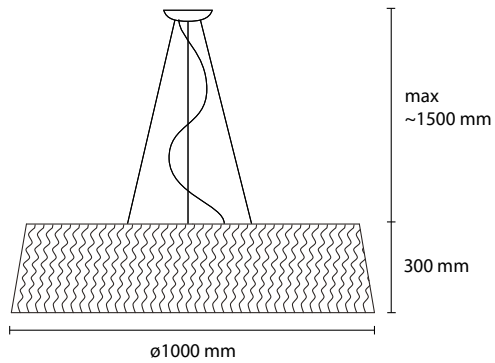

T08 orange

T09 mint green

MATERIAL : Chinette opaca paired pvc self-extinguishing

SP STOK 100
3 E27 42W ALO
1 LED 30W 2800LM 3000K

SP STOK 80
3 E27 42W ALO
1 LED 30W 2800LM 3000K

SP STOK 60
3 E27 42W ALO
1 LED 30W 2800LM 3000K