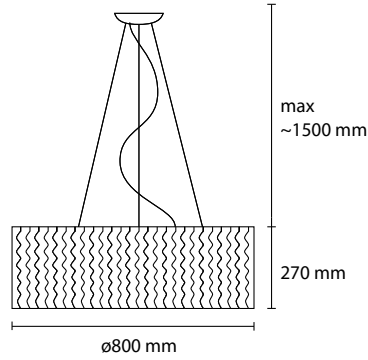

T08 orange

T09 mint green

MATERIAL : Chinette opaca paired pvc self-extinguishing

SP STOK 100
3 E27 42W ALO
1 LED 30W 2800LM 3000K

SP STOK 80
3 E27 42W ALO
1 LED 30W 2800LM 3000K

SP STOK 60
3 E27 42W ALO
1 LED 30W 2800LM 3000K