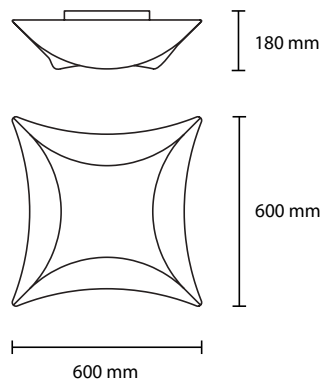

PT SINUA180

The Sinua collection is a combination of a fine stretchable fabric that is fitted over a powder coated metal frame. Available as a pendant, ceiling and floor fixture.

Material	Iron, stretchable fabric
Product code	PTSINUA180/E27
Type	Floor Fixture
Light source	3 x E27 8W LED BULB
ther	CE IP20
Cleaning instructions	Clean with a soft dry cloth only. Do not use polishing agents, water or abrasive materials when cleaning. Always switch off the electricity supply before cleaning.
Color	ELASTIC CLOTH (67% POLYAMIDE, 33% ELASTAN)  M01 white M02 beige

Sinua

COLOR: M01 white, M02 beige

MATERIAL: Elastic cloth (polyamide-elastan)

PLK SINUA 100
3 E27 42W ALO
1 LED 30W 2800LM 3000K

PLK SINUA 60
2 E27 42W ALO
1 LED 18W 1800LM 3000

PLT SINUA 100
3 E27 42W ALO
1 LED 30W 2800LM 3000K

PLT SINUA 60
2 E27 42W ALO
1 LED 18W 1800LM 3000K

PT SINUA 180
3 E27 42W ALO

EXTRA LARGE CUSTOM SIZES AVAILABLE ON REQUEST

specifications subject to change.