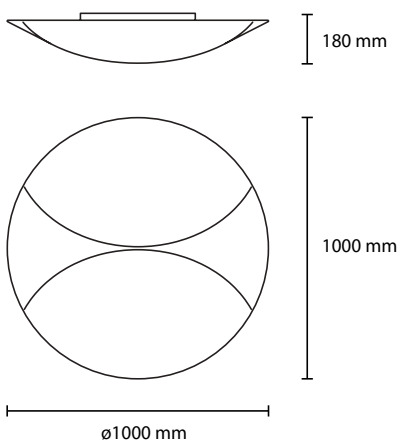

PLT SINUA 100
3 E27 42W ALO
1 LED 30W 2800LM 3000K