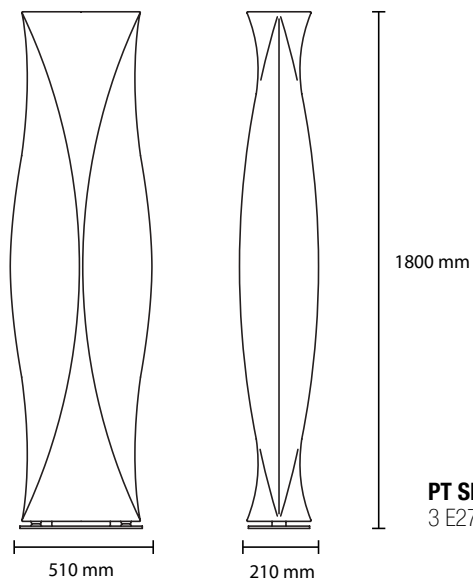

PT SINUA180

The Sinua collection is a combination of a fine stretchable fabric that is fitted over a powder coated metal frame. Available as a pendant, ceiling and floor fixture.

Material	Iron, stretchable fabric
Product code	PTSINUA180/E27
Type	Floor Fixture
Light source	3 x E27 8W LED BULB
ther	CE IP20
Cleaning instructions	Clean with a soft dry cloth only. Do not use polishing agents, water or abrasive materials when cleaning. Always switch off the electricity supply before cleaning.
Color	ELASTIC CLOTH (67% POLYAMIDE, 33% ELASTAN)  M01 white M02 beige

Sinua

COLOR: M01 white, M02 beige

MATERIAL: Elastic cloth (polyamide-elastan)

PLK SINUA 100
3 E27 42W ALO
1 LED 30W 2800LM 3000K

PLK SINUA 60
2 E27 42W ALO
1 LED 18W 1800LM 3000

PLT SINUA 100
3 E27 42W ALO
1 LED 30W 2800LM 3000K

PLT SINUA 60
2 E27 42W ALO
1 LED 18W 1800LM 3000K

PT SINUA 180
3 E27 42W ALO

EXTRA LARGE CUSTOM SIZES AVAILABLE ON REQUEST

specifications subject to change.