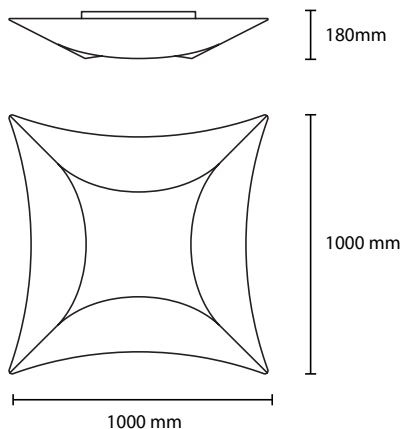

PT SINUA180

The Sinua collection is a combination of a fine stretchable fabric that is fitted over a powder coated metal frame. Available as a pendant, ceiling and floor fixture.

Material	Iron, stretchable fabric
Product code	PTSINUA180/E27
Type	Floor Fixture
Light source	3 x E27 8W LED BULB
ther	CE IP20
Cleaning instructions	Clean with a soft dry cloth only. Do not use polishing agents, water or abrasive materials when cleaning. Always switch off the electricity supply before cleaning.
Color	ELASTIC CLOTH (67% POLYAMIDE, 33% ELASTAN)  M01 white M02 beige

Sinua

COLOR: M01 white, M02 beige

MATERIAL: Elastic cloth (polyamide-elastan)

PLK SINUA 100
3 E27 42W ALO
1 LED 30W 2800LM 3000K

PLK SINUA 60
2 E27 42W ALO
1 LED 18W 1800LM 3000

PLT SINUA 100
3 E27 42W ALO
1 LED 30W 2800LM 3000K

PLT SINUA 60
2 E27 42W ALO
1 LED 18W 1800LM 3000K

PT SINUA 180
3 E27 42W ALO

EXTRA LARGE CUSTOM SIZES AVAILABLE ON REQUEST

specifications subject to change.