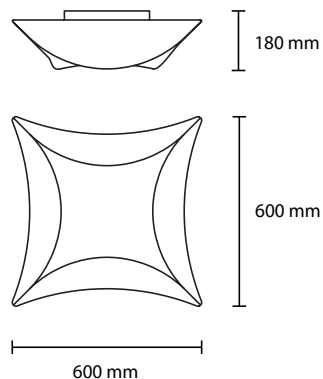

PLT SINUA100

The Sinua collection is a combination of a fine stretchable fabric that is fitted over a powder coated metal frame. Available as a pendant, ceiling and floor fixture.

Material	Iron, stretchable fabric
Type	Ceiling Fixture
Light source	3 x E27 8W LED BULB 1 LED 30W 2800lm 3000K ON/OFF
Protection	CE IP20
Cleaning instructions	Clean with a soft dry cloth only. Do not use polishing agents, water or abrasive materials when cleaning. Always switch off the electricity supply before cleaning.
Color	ELASTIC CLOTH (67% POLYAMIDE, 33% ELASTAN)  M01 white M02 beige

Sinua

COLOR: M01 white, M02 beige

MATERIAL: Elastic cloth (polyamide-elastan)

PLK SINUA 100
3 E27 42W ALO
1 LED 30W 2800LM 3000K

PLK SINUA 60
2 E27 42W ALO
1 LED 18W 1800LM 3000K

PLT SINUA 100
3 E27 42W ALO
1 LED 30W 2800LM 3000K

PLT SINUA 60
2 E27 42W ALO
1 LED 18W 1800LM 3000K

PT SINUA 180
3 E27 42W ALO

EXTRA LARGE CUSTOM SIZES AVAILABLE ON REQUEST

specifications subject to change.