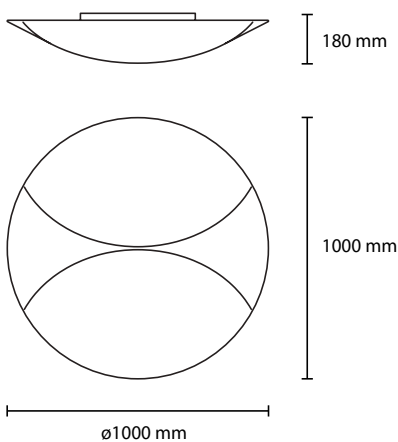

PLT SINUA 100
3 E27 42W ALO
1 LED 30W 2800LM 3000K