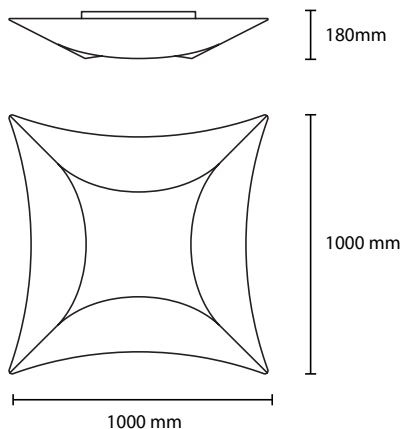

PLT SINUA100

The Sinua collection is a combination of a fine stretchable fabric that is fitted over a powder coated metal frame. Available as a pendant, ceiling and floor fixture.

Material	Iron, stretchable fabric
Type	Ceiling Fixture
Light source	3 x E27 8W LED BULB 1 LED 30W 2800lm 3000K ON/OFF
Protection	CE IP20
Cleaning instructions	Clean with a soft dry cloth only. Do not use polishing agents, water or abrasive materials when cleaning. Always switch off the electricity supply before cleaning.
Color	ELASTIC CLOTH (67% POLYAMIDE, 33% ELASTAN)  M01 white M02 beige

Sinua

COLOR: M01 white, M02 beige

MATERIAL: Elastic cloth (polyamide-elastan)

PLK SINUA 100
3 E27 42W ALO
1 LED 30W 2800LM 3000K

PLK SINUA 60
2 E27 42W ALO
1 LED 18W 1800LM 3000K

PLT SINUA 100
3 E27 42W ALO
1 LED 30W 2800LM 3000K

PLT SINUA 60
2 E27 42W ALO
1 LED 18W 1800LM 3000K

PT SINUA 180
3 E27 42W ALO

EXTRA LARGE CUSTOM SIZES AVAILABLE ON REQUEST

specifications subject to change.