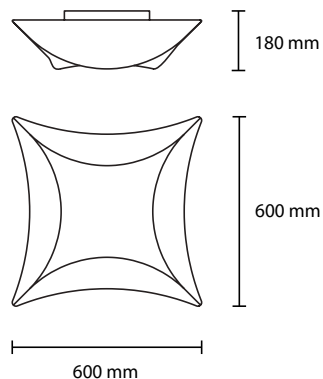

PLK SINUA100

The Sinua collection is a combination of a fine stretchable fabric that is fitted over a powder coated metal frame. Available as a pendant, ceiling and floor fixture.

Material	Iron, stretchable fabric
Type	Ceiling Fixture
Light source	3 x E27 8W LED BULB 1 LED 30W 2800lm 3000K ON/OFF
ther	CE IP20
Cleaning instructions	Clean with a soft dry cloth only. Do not use polishing agents, water or abrasive materials when cleaning. Always switch off the electricity supply before cleaning.
Color	ELASTIC CLOTH (67% POLYAMIDE, 33% ELASTAN)  M01 white M02 beige

Sinua

COLOR: M01 white, M02 beige

MATERIAL: Elastic cloth (polyamide-elastan)

PLK SINUA 100
3 E27 42W ALO
1 LED 30W 2800LM 3000K

PLK SINUA 60
2 E27 42W ALO
1 LED 18W 1800LM 3000K

PLT SINUA 100
3 E27 42W ALO
1 LED 30W 2800LM 3000K

PLT SINUA 60
2 E27 42W ALO
1 LED 18W 1800LM 3000K

EXTRA LARGE CUSTOM SIZES AVAILABLE ON REQUEST

PT SINUA 180
3 E27 42W ALO