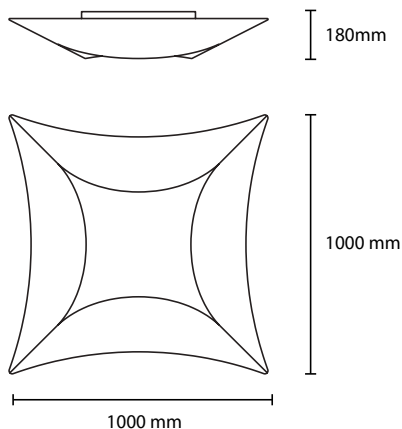

PLK SINUA100

The Sinua collection is a combination of a fine stretchable fabric that is fitted over a powder coated metal frame. Available as a pendant, ceiling and floor fixture.

Material	Iron, stretchable fabric
Type	Ceiling Fixture
Light source	3 x E27 8W LED BULB 1 LED 30W 2800lm 3000K ON/OFF
ther	CE IP20
Cleaning instructions	Clean with a soft dry cloth only. Do not use polishing agents, water or abrasive materials when cleaning. Always switch off the electricity supply before cleaning.
Color	ELASTIC CLOTH (67% POLYAMIDE, 33% ELASTAN)  M01 white M02 beige

Sinua

COLOR: M01 white, M02 beige

MATERIAL: Elastic cloth (polyamide-elastan)

PLK SINUA 100
3 E27 42W ALO
1 LED 30W 2800LM 3000K

PLK SINUA 60
2 E27 42W ALO
1 LED 18W 1800LM 3000K

PLT SINUA 100
3 E27 42W ALO
1 LED 30W 2800LM 3000K

PLT SINUA 60
2 E27 42W ALO
1 LED 18W 1800LM 3000K

EXTRA LARGE CUSTOM SIZES AVAILABLE ON REQUEST

PT SINUA 180
3 E27 42W ALO