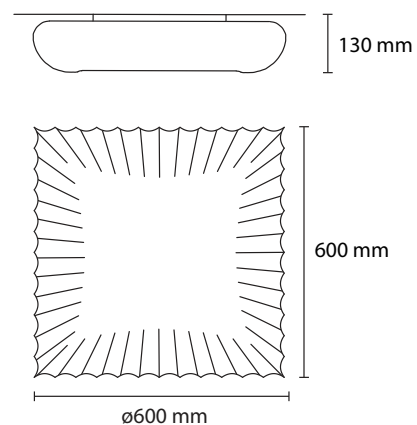

PL THU80

AP THU80

The Thu collection is a combination of a fine stretchable fabric that is fitted over a powder coated metal frame. Available as a ceiling fixture only.

Material	Iron, stretchable fabric
Product code	PLTHUXX E27 PLTHU XX LED
Type	Ceiling Fixture
Light source	E27 8W LED BULB LED 12W 1300lm 3000K ON/OFF
ther	CE IP20
Cleaning instructions	Clean with a soft dry cloth only. Do not use polishing agents, water or abrasive materials when cleaning. Always switch off the electricity supply before cleaning.
Color	ELASTIC CLOTH (67% POLYAMIDE, 33% ELASTAN)  M01 white  M02 beige

Thu

COLOR: M01 white, M02 beige

MATERIAL: Elastic cloth (polyamide-elastan)

PL THU 80
3 E27 42W ALO
1 LED 30W 2800LM 3000K

PL THU 60
2 E27 42W ALO
1 LED 18W 1800LM 3000K

EXTRA LARGE CUSTOM SIZES AVAILABLE ON REQUEST