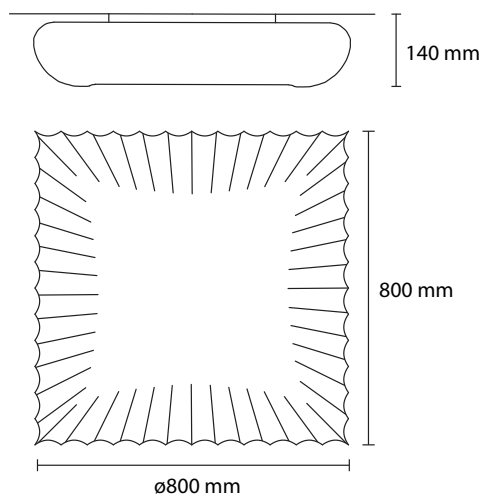

PL THU80

AP THU80

The Thu collection is a combination of a fine stretchable fabric that is fitted over a powder coated metal frame. Available as a ceiling fixture only.

Material	Iron, stretchable fabric
Product code	PLTHUXX E27 PLTHU XX LED
Type	Ceiling Fixture
Light source	E27 8W LED BULB LED 12W 1300lm 3000K ON/OFF
ther	CE IP20
Cleaning instructions	Clean with a soft dry cloth only. Do not use polishing agents, water or abrasive materials when cleaning. Always switch off the electricity supply before cleaning.
Color	ELASTIC CLOTH (67% POLYAMIDE, 33% ELASTAN)  M01 white  M02 beige

Thu

COLOR: M01 white, M02 beige

MATERIAL: Elastic cloth (polyamide-elastan)

PL THU 80
3 E27 42W ALO
1 LED 30W 2800LM 3000K

PL THU 60
2 E27 42W ALO
1 LED 18W 1800LM 3000K

EXTRA LARGE CUSTOM SIZES AVAILABLE ON REQUEST