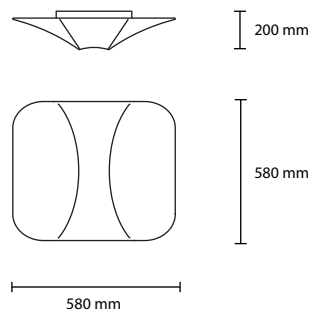

Tanki

COLOR: M01 white, M02 beige

MATERIAL: Elastic cloth (polyamide-elastan)

PL TANKI 100

3 E27 42W ALO
1 LED 30W 2800LM 3000K

PL TANKI 60

2 E27 42W ALO
1 LED 18W 1800LM 3000K

EXTRA LARGE CUSTOM SIZES AVAILABLE ON REQUEST