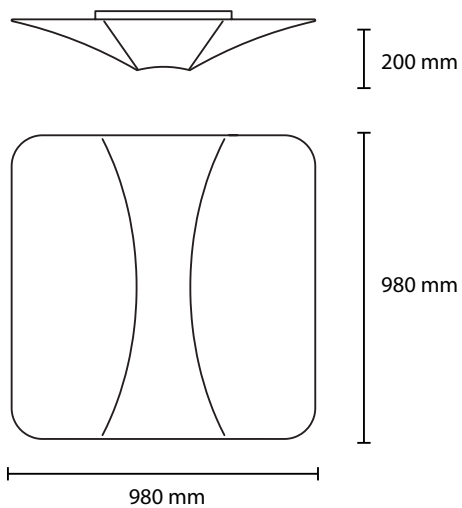

Tanki

COLOR: M01 white, M02 beige

MATERIAL: Elastic cloth (polyamide-elastan)

PL TANKI 100

3 E27 42W ALO
1 LED 30W 2800LM 3000K