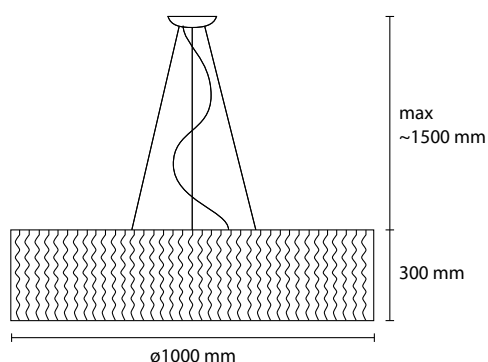

MATERIAL : Chinette opaca paired pvc self-extinguishing

SP STOK 100
3 E27 42W ALO
1 LED 30W 2800LM 3000K