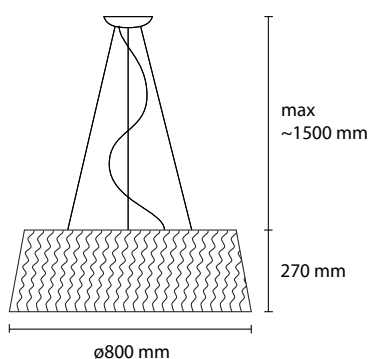

SP STOK 80 / 2
3 E27 42W ALO
1 LED 30W 2800LM 3000K