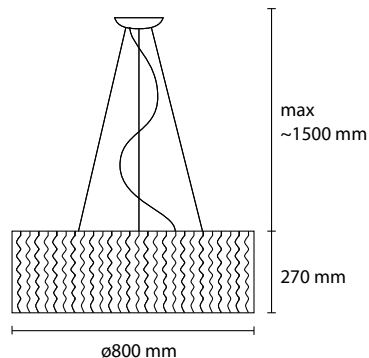

SP STOK 80
3 E27 42W ALO
1 LED 30W 2800LM 3000K