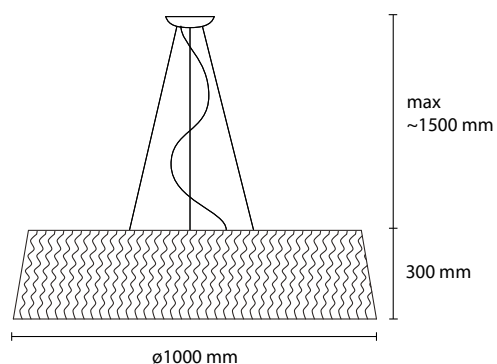

T09 mint green

MATERIAL : Chinette opaca paired pvc self-extinguishing

**SP STOK 100**  
3 E27 42W ALO  
1 LED 30W 2800LM 3000K

**SP STOK 80**  
3 E27 42W ALO  
1 LED 30W 2800LM 3000K

**SP STOK 60**  
3 E27 42W ALO  
1 LED 30W 2800LM 3000K