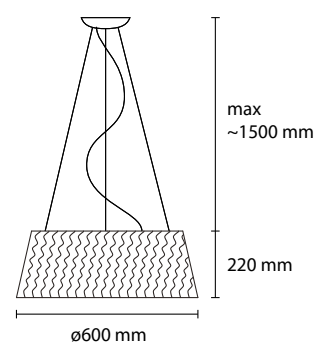

SP STOK 60 / 2
3 E27 42W ALO
1 LED 30W 2800LM 3000K