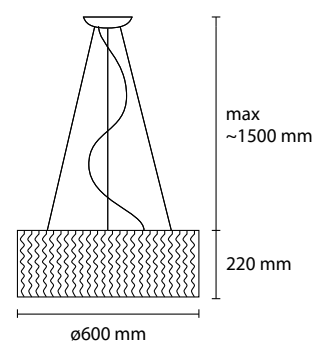

MATERIAL : Chinette opaca paired pvc self-extinguishing

T01 white

T02 beige

T03 brown

T04 black

T06 red

T07 gray

T08 orange

T09 mint green

MATERIAL : Chinette opaca paired pvc self-extinguishing

**SP STOK 100**  
3 E27 42W ALO  
1 LED 30W 2800LM 3000K

**SP STOK 80**  
3 E27 42W ALO  
1 LED 30W 2800LM 3000K

**SP STOK 60**  
3 E27 42W ALO  
1 LED 30W 2800LM 3000K