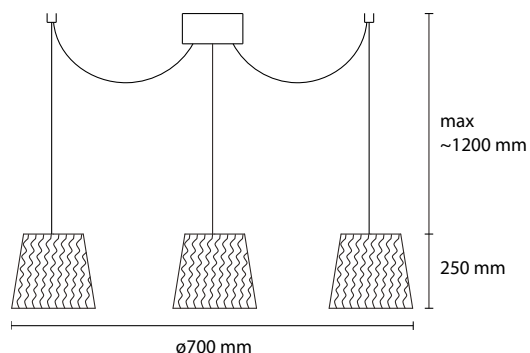

SP STOK 3 / 28
3 E27 35W ALO