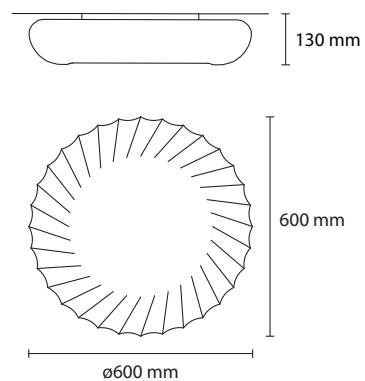

PL RING80

The Ring collection is a combination of a fine stretchable fabric that is fitted over a powder coated metal frame. Available as a ceiling fixture only.

Material	Iron, stretchable fabric
Product code	PLRING80/E27 PLRING80/LED
Type	Ceiling Fixture
Light source	3 x E27 8W LED BULB 1 LED 30W 2800lm 3000K ON/OFF
ther	CE IP20
Cleaning instructions	Clean with a soft dry cloth only. Do not use polishing agents, water or abrasive materials when cleaning. Always switch off the electricity supply before cleaning.
Color	ELASTIC CLOTH (67% POLYAMIDE, 33% ELASTAN)  M01 white M02 beige

Ring

COLOR: M01 white, M02 beige

MATERIAL: Elastic cloth (polyamide-elastan)

PL RING 80

3 E27 42W ALO
1 LED 30W 2800LM 3000K

PL RING 60

2 E27 42W ALO
1 LED 18W 1800LM 3000K

EXTRA LARGE CUSTOM SIZES AVAILABLE ON REQUEST