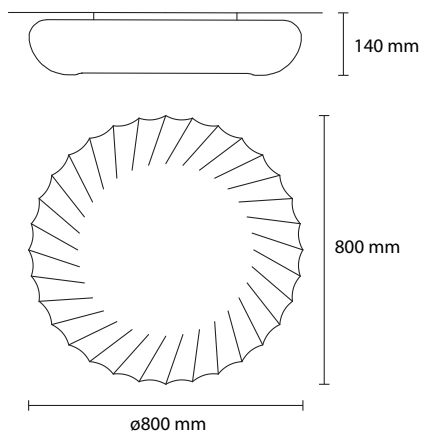

PL RING80

The Ring collection is a combination of a fine stretchable fabric that is fitted over a powder coated metal frame. Available as a ceiling fixture only.

Material	Iron, stretchable fabric
Product code	PLRING80/E27 PLRING80/LED
Type	Ceiling Fixture
Light source	3 x E27 8W LED BULB 1 LED 30W 2800lm 3000K ON/OFF
ther	CE IP20
Cleaning instructions	Clean with a soft dry cloth only. Do not use polishing agents, water or abrasive materials when cleaning. Always switch off the electricity supply before cleaning.
Color	ELASTIC CLOTH (67% POLYAMIDE, 33% ELASTAN)  M01 white M02 beige

Ring

COLOR: M01 white, M02 beige

MATERIAL: Elastic cloth (polyamide-elastan)

PL RING 80

3 E27 42W ALO
1 LED 30W 2800LM 3000K

PL RING 60

2 E27 42W ALO
1 LED 18W 1800LM 3000K

EXTRA LARGE CUSTOM SIZES AVAILABLE ON REQUEST