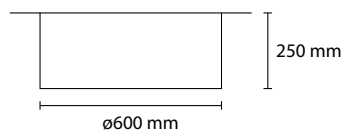

PL PIER 60
3 E27 42W ALO
1 LED 30W 2800LM 3000K