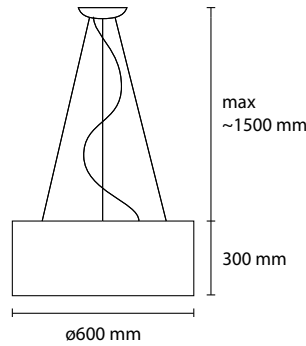

MATERIAL: Chinette opaca paired pvc self-extinguishing

SP PIER 80
3 E27 42W ALO
1 LED 30W 2800 LM 3000K

SP PIER 60
3 E27 42W ALO
1 LED 30W 2800LM 3000K

SP PIER 50
2 E27 42W ALO
1 LED 18W 1800LM 3000K

SP PIER 1 / 60
1 E27 42W ALO