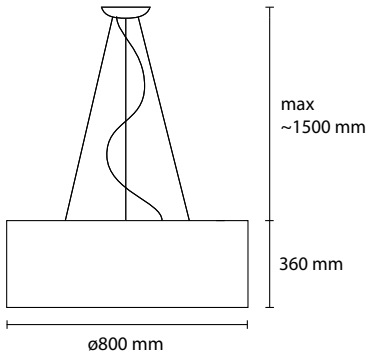

Pier

COLOR: T01 white, T02 beige, T04 black, T06 red, T07 gray

MATERIAL: Chinette opaca paired pvc self-extinguishing

SP PIER 80
3 E27 42W ALO
1 LED 30W 2800 LM 3000K