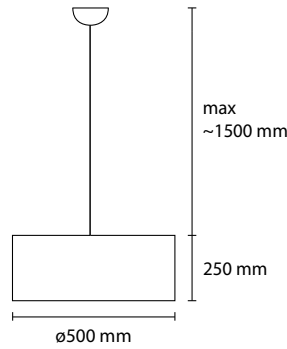

MATERIAL: Chinette opaca paired pvc self-extinguishing

SP PIER 80
3 E27 42W ALO
1 LED 30W 2800 LM 3000K

SP PIER 60
3 E27 42W ALO
1 LED 30W 2800LM 3000K

SP PIER 50
2 E27 42W ALO
1 LED 18W 1800LM 3000K

SP PIER 1 / 60
1 E27 42W ALO

SP PIER 1 / 50
1 E27 42W ALO

SP PIER 1 / 40
1 E27 42W ALO

PL PIER 80
3 E27 42W ALO
1 LED 30W 2800 LM 3000K

PL PIER 60
3 E27 42W ALO
1 LED 30W 2800LM 3000K

PL PIER 50
2 E27 42W ALO
1 LED 18W 1800LM 3000K

EXTRA LARGE CUSTOM SIZES AVAILABLE ON REQUEST