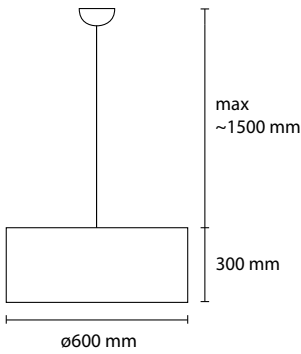

MATERIAL: Chinette opaca paired pvc self-extinguishing

SP PIER 80
3 E27 42W ALO
1 LED 30W 2800 LM 3000K

SP PIER 60
3 E27 42W ALO
1 LED 30W 2800LM 3000K

SP PIER 50
2 E27 42W ALO
1 LED 18W 1800LM 3000K

SP PIER 1 / 60
1 E27 42W ALO

SP PIER 1 / 50
1 E27 42W ALO

SP PIER 1 / 40
1 E27 42W ALO

PL PIER 80
3 E27 42W ALO
1 LED 30W 2800 LM 3000K

PL PIER 60
3 E27 42W ALO
1 LED 30W 2800LM 3000K

PL PIER 50
2 E27 42W ALO
1 LED 18W 1800LM 3000K

EXTRA LARGE CUSTOM SIZES AVAILABLE ON REQUEST