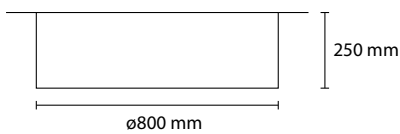

PL PIER 80
3 E27 42W ALO
1 LED 30W 2800 LM 3000K