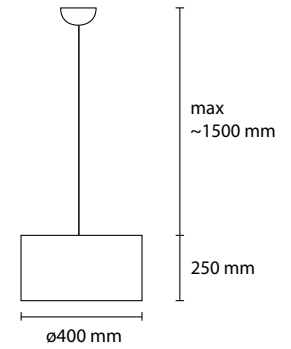

MATERIAL: Chinette opaca paired pvc self-extinguishing

SP PIER 80
3 E27 42W ALO
1 LED 30W 2800 LM 3000K

SP PIER 60
3 E27 42W ALO
1 LED 30W 2800LM 3000K

SP PIER 50
2 E27 42W ALO
1 LED 18W 1800LM 3000K

SP PIER 1 / 60
1 E27 42W ALO

SP PIER 1 / 50
1 E27 42W ALO

SP PIER 1 / 40
1 E27 42W ALO

PL PIER 80
3 E27 42W ALO
1 LED 30W 2800 LM 3000K

PL PIER 60
3 E27 42W ALO
1 LED 30W 2800LM 3000K

PL PIER 50
2 E27 42W ALO
1 LED 18W 1800LM 3000K

EXTRA LARGE CUSTOM SIZES AVAILABLE ON REQUEST