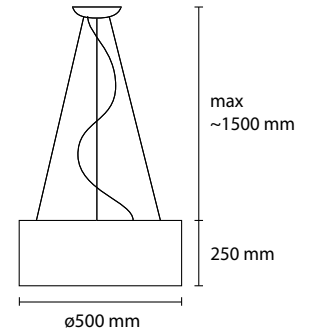

MATERIAL: Chinette opaca paired pvc self-extinguishing

SP PIER 80
3 E27 42W ALO
1 LED 30W 2800 LM 3000K

SP PIER 60
3 E27 42W ALO
1 LED 30W 2800LM 3000K

SP PIER 50
2 E27 42W ALO
1 LED 18W 1800LM 3000K

SP PIER 1 / 60
1 E27 42W ALO