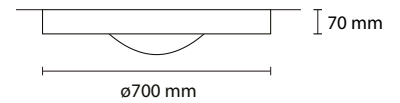

2 E27 42W ALO
1 LED 30W 2800LM 3000K

PL FAN 120

3 E27 42W ALO
1 LED 30W 2800LM 3000K

PL FAN 90

3 E27 42W ALO
1 LED 30W 2800LM 3000K

PL FAN 70

2 E27 42W ALO
1 LED 30W 2800LM 3000K

EXTRA LARGE CUSTOM SIZES AVAILABLE ON REQUEST