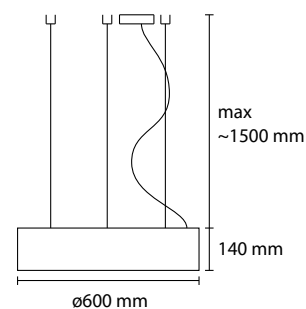

SP BIRO 60
STRIP LED 4000 LM