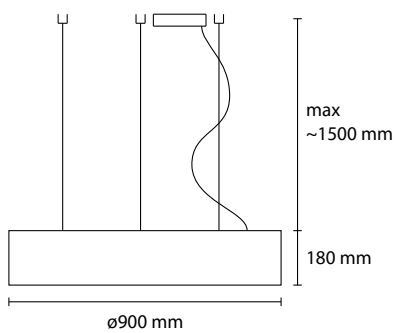

# Birò

COLOR: P01 white, P02 beige, P04 red, P06 brown, P07 mint green

MATERIAL: Ponge (100% polyester)

**SP BIRO 120/90**  
STRIP LED 24V 15000 LM 3000K

**SP BIRO 90/60**  
STRIP LED 24V 10000 LM 3000K

**SP BIRO 120**  
STRIP LED 24V 9000 LM 3000K