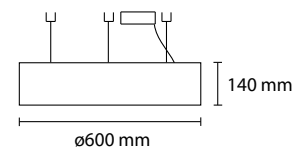

**SP BIRO 90**  
STRIP LED 24V 6000 LM 3000K

**SP BIRO 60**  
STRIP LED 4000 LM

**PL BIRO 120**  
STRIP LED 24V 9000 LM 3000K

**PL BIRO 90**  
STRIP LED 24V 6000 LM 3000K

**PL BIRO 60**  
STRIP LED 24V 4000 LM 3000K