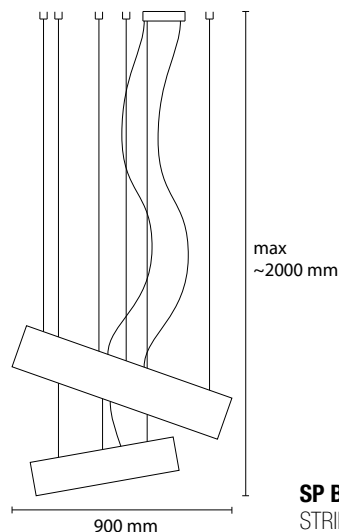

# Birò

COLOR: P01 white, P02 beige, P04 red, P06 brown, P07 mint green

MATERIAL: Ponge (100% polyester)

**SP BIRO 120/90**  
STRIP LED 24V 15000 LM 3000K

**SP BIRO 90/60**  
STRIP LED 24V 10000 LM 3000K

**SP BIRO 120**  
STRIP LED 24V 9000 LM 3000K