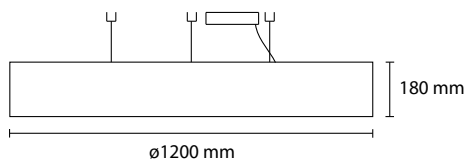

PL BIRO 120
STRIP LED 24V 9000 LM 3000K