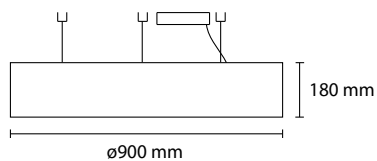

PL BIRO 90
STRIP LED 24V 6000 LM 3000K