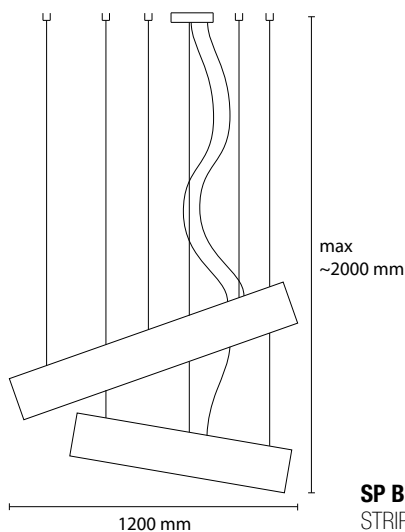

# Birò

COLOR: P01 white, P02 beige, P04 red, P06 brown, P07 mint green

MATERIAL: Ponge (100% polyester)

**SP BIRO 120/90**  
STRIP LED 24V 15000 LM 3000K

**SP BIRO 90/60**  
STRIP LED 24V 10000 LM 3000K

**SP BIRO 120**  
STRIP LED 24V 9000 LM 3000K