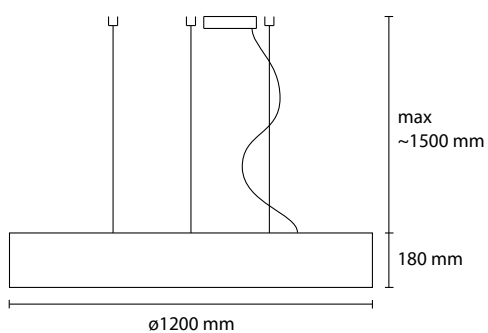

# Birò

COLOR: P01 white, P02 beige, P04 red, P06 brown, P07 mint green

MATERIAL: Ponge (100% polyester)

**SP BIRO 120/90**  
STRIP LED 24V 15000 LM 3000K

**SP BIRO 90/60**  
STRIP LED 24V 10000 LM 3000K

**SP BIRO 120**  
STRIP LED 24V 9000 LM 3000K