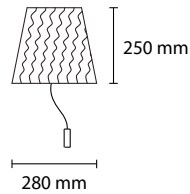

PL STOK 80
3 E27 42W ALO
1 LED 30W 2800LM 3000K

PL STOK 60
3 E27 42W ALO
1 LED 30W 2800LM 3000K

480 mm

AP STOK 1
1 E27 35W ALO

AP STOK 2
1 E27 35W - 1 LED 1W

LT STOK
1 E27 35W ALO

PT STOK 180
1 E27 54W ALO

EXTRA LARGE CUSTOM SIZES AVAILABLE ON REQUEST