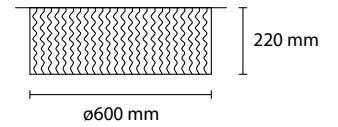

PL STOK 60
3 E27 42W ALO
1 LED 30W 2800LM 3000K

480 mm