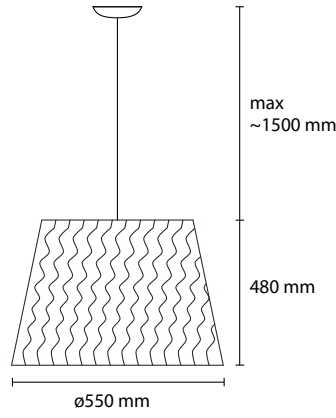

SP STOK 100 / 2
3 E27 42W ALO
1 LED 30W 2800LM 3000K

SP STOK 80 / 2
3 E27 42W ALO
1 LED 30W 2800LM 3000K

SP STOK 60 / 2
3 E27 42W ALO
1 LED 30W 2800LM 3000K

SP STOK 3 / 28
3 E27 35W ALO

SP STOK 5 / 28
5 E27 35W ALO

SP STOK 28
1 E27 35W ALO

EXTRA LARGE CUSTOM SIZES AVAILABLE ON REQUEST

specifications subject to change.

SP STOK 2 / 28
2 E27 35W ALO

SP STOK 55
3 E27 42W ALO

SP STOK 40
1 E27 42W ALO

PL STOK 100
3 E27 42W ALO
1 LED 30W 2800LM 3000K