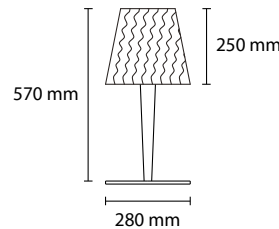

PL STOK 80
3 E27 42W ALO
1 LED 30W 2800LM 3000K

PL STOK 60
3 E27 42W ALO
1 LED 30W 2800LM 3000K

480 mm

AP STOK 1
1 E27 35W ALO

AP STOK 2
1 E27 35W - 1 LED 1W

LT STOK
1 E27 35W ALO

PT STOK 180
1 E27 54W ALO

EXTRA LARGE CUSTOM SIZES AVAILABLE ON REQUEST