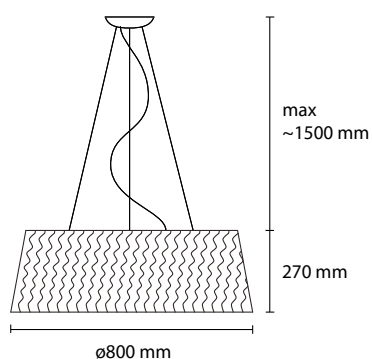

SP STOK 80 / 2
3 E27 42W ALO
1 LED 30W 2800LM 3000K