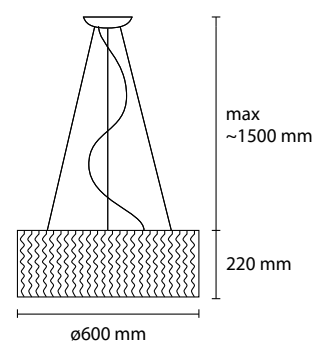

Color

CHINETTE OPACA PAIRED PVC SELF-EXTINGUISHING

MATERIAL : Chinette opaca paired pvc self-extinguishing

SP STOK 100
3 E27 42W ALO
1 LED 30W 2800LM 3000K

SP STOK 80
3 E27 42W ALO
1 LED 30W 2800LM 3000K

SP STOK 60
3 E27 42W ALO
1 LED 30W 2800LM 3000K