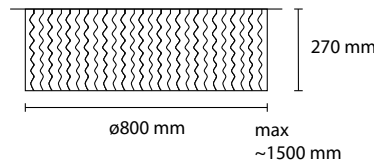

SP STOK 28
1 E27 35W ALO

EXTRA LARGE CUSTOM SIZES AVAILABLE ON REQUEST

specifications subject to change.

SP STOK 2 / 28
2 E27 35W ALO

SP STOK 55
3 E27 42W ALO

SP STOK 40
1 E27 42W ALO

PL STOK 100
3 E27 42W ALO
1 LED 30W 2800LM 3000K