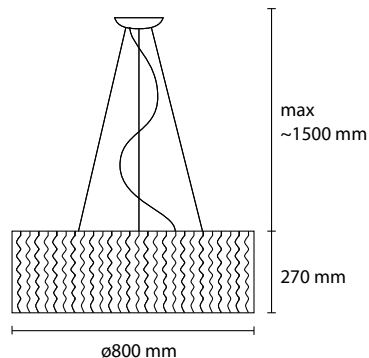

Color

CHINETTE OPACA PAIRED PVC SELF-EXTINGUISHING

MATERIAL : Chinette opaca paired pvc self-extinguishing

SP STOK 100
3 E27 42W ALO
1 LED 30W 2800LM 3000K

SP STOK 80
3 E27 42W ALO
1 LED 30W 2800LM 3000K

SP STOK 60
3 E27 42W ALO
1 LED 30W 2800LM 3000K