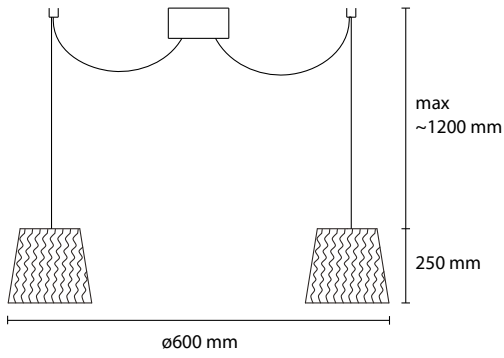

SP STOK 100 / 2
3 E27 42W ALO
1 LED 30W 2800LM 3000K

SP STOK 80 / 2
3 E27 42W ALO
1 LED 30W 2800LM 3000K

SP STOK 60 / 2
3 E27 42W ALO
1 LED 30W 2800LM 3000K

SP STOK 3 / 28
3 E27 35W ALO

SP STOK 5 / 28
5 E27 35W ALO

SP STOK 28
1 E27 35W ALO

EXTRA LARGE CUSTOM SIZES AVAILABLE ON REQUEST

specifications subject to change.

SP STOK 2 / 28
2 E27 35W ALO

SP STOK 55
3 E27 42W ALO

SP STOK 40
1 E27 42W ALO

PL STOK 100
3 E27 42W ALO
1 LED 30W 2800LM 3000K