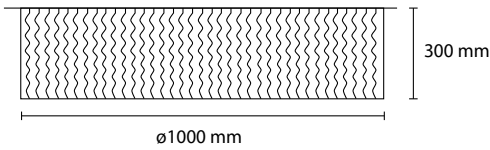

SP STOK 28
1 E27 35W ALO

EXTRA LARGE CUSTOM SIZES AVAILABLE ON REQUEST

specifications subject to change.

SP STOK 2 / 28
2 E27 35W ALO

SP STOK 55
3 E27 42W ALO

SP STOK 40
1 E27 42W ALO

PL STOK 100
3 E27 42W ALO
1 LED 30W 2800LM 3000K