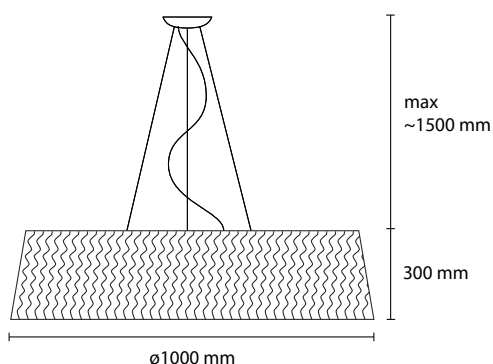

Color

CHINETTE OPACA PAIRED PVC SELF-EXTINGUISHING

MATERIAL : Chinette opaca paired pvc self-extinguishing

SP STOK 100
3 E27 42W ALO
1 LED 30W 2800LM 3000K

SP STOK 80
3 E27 42W ALO
1 LED 30W 2800LM 3000K

SP STOK 60
3 E27 42W ALO
1 LED 30W 2800LM 3000K