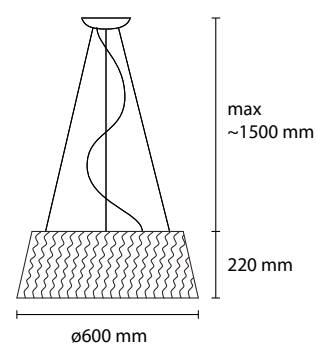

SP STOK 60 / 2
3 E27 42W ALO
1 LED 30W 2800LM 3000K