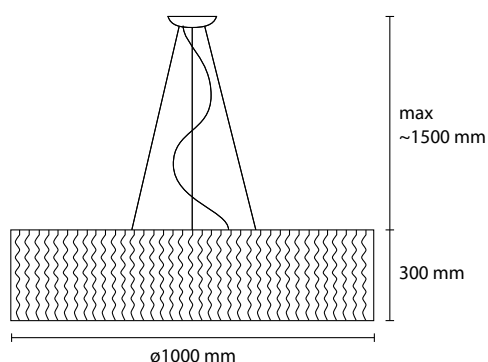

AP STOK 1

The Stok Collection is a combination of fine chinette fabric in a modul style with a powder coated metal frame. Available as a pendant, floor, wall, ceiling and table fixture.

Material	Iron, fabric couplet pvc B1 certificate
Product code	APSTOK1/E27
Type	Wall Fixture
Light source	1 x E27 led bulb 8W
Other	CE IP20
Cleaning instructions	Clean with a soft dry cloth only. Do not use polishing agents, water or abrasive materials when cleaning. Always switch off the electricity supply before cleaning.

Color

CHINETTE OPACA PAIRED PVC SELF-EXTINGUISHING

MATERIAL : Chinette opaca paired pvc self-extinguishing

SP STOK 100
3 E27 42W ALO
1 LED 30W 2800LM 3000K

SP STOK 80
3 E27 42W ALO
1 LED 30W 2800LM 3000K

SP STOK 60
3 E27 42W ALO
1 LED 30W 2800LM 3000K