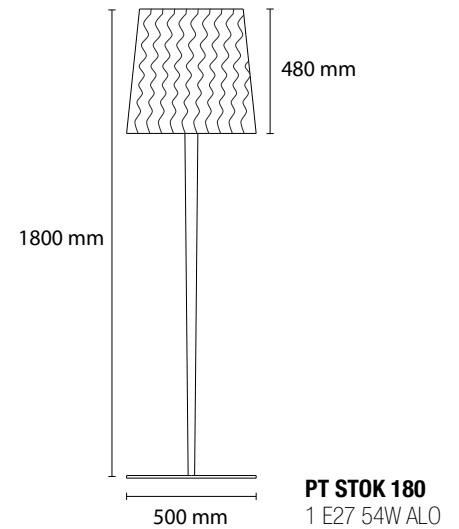

SP STOK 28
1 E27 35W ALO

EXTRA LARGE CUSTOM SIZES AVAILABLE ON REQUEST

specifications subject to change.

SP STOK 2 / 28
2 E27 35W ALO

SP STOK 55
3 E27 42W ALO

SP STOK 40
1 E27 42W ALO

PL STOK 100
3 E27 42W ALO
1 LED 30W 2800LM 3000K

PL STOK 80
3 E27 42W ALO
1 LED 30W 2800LM 3000K

PL STOK 60
3 E27 42W ALO
1 LED 30W 2800LM 3000K

480 mm

AP STOK 1
1 E27 35W ALO

AP STOK 2
1 E27 35W - 1 LED 1W

LT STOK
1 E27 35W ALO

PT STOK 180
1 E27 54W ALO

EXTRA LARGE CUSTOM SIZES AVAILABLE ON REQUEST