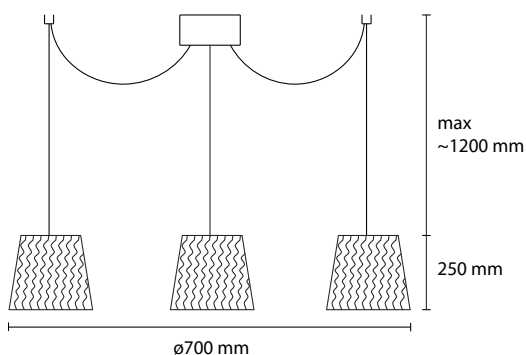

SP STOK 3 / 28
3 E27 35W ALO