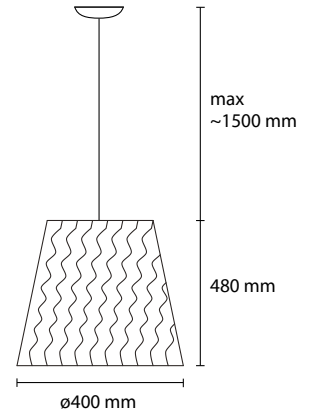

SP STOK 28
1 E27 35W ALO

EXTRA LARGE CUSTOM SIZES AVAILABLE ON REQUEST

specifications subject to change.

SP STOK 2 / 28
2 E27 35W ALO

SP STOK 55
3 E27 42W ALO

SP STOK 40
1 E27 42W ALO

PL STOK 100
3 E27 42W ALO
1 LED 30W 2800LM 3000K