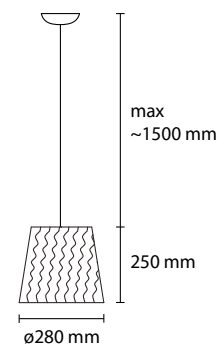

SP STOK 100 / 2
3 E27 42W ALO
1 LED 30W 2800LM 3000K

SP STOK 80 / 2
3 E27 42W ALO
1 LED 30W 2800LM 3000K

SP STOK 60 / 2
3 E27 42W ALO
1 LED 30W 2800LM 3000K

SP STOK 3 / 28
3 E27 35W ALO

SP STOK 5 / 28
5 E27 35W ALO

SP STOK 28
1 E27 35W ALO

EXTRA LARGE CUSTOM SIZES AVAILABLE ON REQUEST

specifications subject to change.

SP STOK 2 / 28
2 E27 35W ALO

SP STOK 55
3 E27 42W ALO

SP STOK 40
1 E27 42W ALO

PL STOK 100
3 E27 42W ALO
1 LED 30W 2800LM 3000K