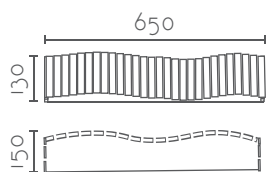

Yuca

APLIQUE PARED
 WALL LAMP

Ref:	Color:
YUCA	 Natural / Nature
Bombilla/Bulb	1xE27 max 60W no incl.
Material	Metal + Madera Fresno / Metal + Ash Wood
Medidas/Dimensions	500x120x170mm
EEL	A++ a B

Gingo

APLIQUE PARED WALL LAMP

Ref:	Color:
GINGO	 Natural / Nature
Bombilla/Bulb	2xE27 max 60W no incl.
Material	Metal + Madera Fresno / Metal + Ash Wood
Difusor/Difuser	Cristal / Glass
Medidas/Dimensions	650x150x130mm
EEI	A++ a B