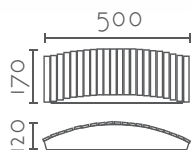

Yuca

APLIQUE PARED
 WALL LAMP

Ref:	Color:
YUCA	 Natural / Nature
Bombilla/Bulb	1xE27 max 60W no incl.
Material	Metal + Madera Fresno / Metal + Ash Wood
Medidas/Dimensions	500x120x170mm
EEL	A++ a B

Gingo

APLIQUE PARED WALL LAMP

Ref:	Color:
GINGO	 Natural / Nature
Bombilla/Bulb	2xE27 max 60W no incl.
Material	Metal + Madera Fresno / Metal + Ash Wood
Difusor/Difuser	Cristal / Glass
Medidas/Dimensions	650x150x130mm
EEI	A++ a B