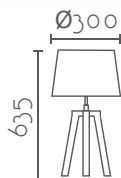

Olivia

PIE DE SALÓN
FLOOR LAMP

Ref:	Color:
OLIVIA	 Gris Decapé / Grey Washed
Bombilla/Bulb	1xE27 max 60W no incl.
Material	Madera Fresno / Ash Wood
Pantalla/Lampshade	Lino Gris Lavado / Grey Washed Linen
Cable/Wire	Negro / Black
Medidas/Dimesions	Ø450x1600mm
EEl	A++ a B

Subject to changes

FW Lighting
The Lighthouse - 37 Wadham Grove - Emersons Green -Bristol - BS16 7DX
info@fw.lighting.com www.fw.lighting.com Tel:07891 919 169

Xana

LÁMPARA SOBREMESA
TABLE LAMP

Ref:	Color:
XANA	 Gris Decapé / Grey Washed
Bombilla/Bulb	1xE27 max 60W no incl.
Material	Madera Fresno / Ash Wood
Pantalla/Lampshade	Lino Gris Lavado / Grey Washed Line
Cable/Wire	Negro / Black
Medidas/Dimensions	Ø300x635mm
EEL	A++ a B