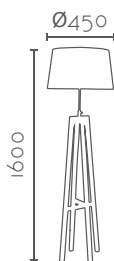

Olivia

PIE DE SALÓN
FLOOR LAMP

Ref:	Color:
OLIVIA	 Gris Decapé / Grey Washed
Bombilla/Bulb	1xE27 max 60W no incl.
Material	Madera Fresno / Ash Wood
Pantalla/Lampshade	Lino Gris Lavado / Grey Washed Linen
Cable/Wire	Negro / Black
Medidas/Dimesions	Ø450x1600mm
EEl	A++ a B

Subject to changes

FW Lighting
The Lighthouse - 37 Wadham Grove - Emersons Green -Bristol - BS16 7DX
info@fw.lighting.com www.fw.lighting.com Tel:07891 919 169

Xana

LÁMPARA SOBREMESA
TABLE LAMP

Ref:	Color:
XANA	 Gris Decapé / Grey Washed
Bombilla/Bulb	1xE27 max 60W no incl.
Material	Madera Fresno / Ash Wood
Pantalla/Lampshade	Lino Gris Lavado / Grey Washed Line
Cable/Wire	Negro / Black
Medidas/Dimensions	Ø300x635mm
EEL	A++ a B