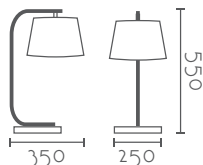

550

PIE DE SALÓN  
FLOOR LAMP

|                    |                            |
|--------------------|----------------------------|
| Ref:               | Color:                     |
| ML2260-WH          | Blanco / White             |
| Bombilla/Bulb      | 1xE27 max 40W no incl.     |
| Material           | Metal / Metal              |
| Pantalla/Lampshade | Textil Beig / Beig Textile |
| Medidas/Dimensions | 380x500x1640 mm            |
| EEl                | A++ a B                    |

FAMILY COLLECTION

LÁMPARA SOBREMESA  
 TABLE LAMP

|                    |  |
|--------------------|--|
| Ref:               | Color:   |
| MT2260-WH          |  Blanco / White |
| Bombilla/Bulb      | 1xE27 max 40W no incl.   |
| Material           | Metal / Metal  |
| Pantalla/Lampshade | Textil Beig / Beig Textile   |
| Medidas/Dimensions | 250x350x550 mm   |
| EEl                | A++ a B  |