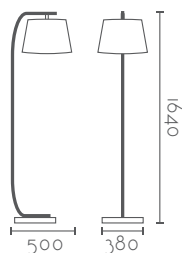

550

PIE DE SALÓN  
FLOOR LAMP

|                    |                            |
|--------------------|----------------------------|
| Ref:               | Color:                     |
| ML2260-WH          | Blanco / White             |
| Bombilla/Bulb      | 1xE27 max 40W no incl.     |
| Material           | Metal / Metal              |
| Pantalla/Lampshade | Textil Beig / Beig Textile |
| Medidas/Dimensions | 380x500x1640 mm            |
| EEl                | A++ a B                    |

FAMILY COLLECTION

LÁMPARA SOBREMESA  
 TABLE LAMP

|                    |  |
|--------------------|--|
| Ref:               | Color:   |
| MT2260-WH          |  Blanco / White |
| Bombilla/Bulb      | 1xE27 max 40W no incl.   |
| Material           | Metal / Metal  |
| Pantalla/Lampshade | Textil Beig / Beig Textile   |
| Medidas/Dimensions | 250x350x550 mm   |
| EEl                | A++ a B  |