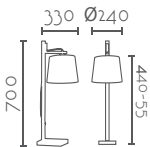

Gardenia

PIE DE SALÓN
FLOOR LAMP

Ref:	Color:
GARDENIA	 Natural / Nature
Bombilla/Bulb	1xE27 max 60W no incl.
Material	Madera Fresno / Ash Wood
Pantalla/Lampshade	Textil Crudo / Ivory Textil
Cable/Wire	Textil Marrón / Brown Textile
Medidas/Dimesions	550x350x1700mm
EEl	A++ a B

Subject to changes

FW Lighting
The Lighthouse - 37 Wadham Grove - Emersons Green -Bristol - BS16 7DX
info@fw.lighting.com www.fw.lighting.com Tel:07891 919 169

Hibisco

LÁMPARA SOBREMESA
TABLE LAMP

Ref:	Color:
HIBISCO	 Natural / Nature
Bombilla/Bulb	1xE27 max 60W no incl.
Material	Madera Fresno / Ash Wood
Pantalla/Lampshade	Textil Crudo / Ivory Textil
Cable	Textil Marrón / Brown Textile
Medidas/Dimensions	330x240x700mm
EEl	A++ a B