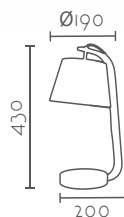

# Corina

PIE DE SALÓN  
FLOOR LAMP

Ref:	Color:
CORINA	 Natural / Nature
Bombilla/Bulb	1xE27 max 60W no incl.
Material	Madera Fresno / Ash Wood
Pantalla/Lampshade	Textil Crudo / Ivory Textil
Cable/Wire	Textil Plancha / Iron Textile
Medidas/Dimesions	360x300x1550
EEl	A++ a B

# Cindy

LÁMPARA SOBREMESA  
TABLE LAMP

Ref:	Color:
CINDY	 Natural / Nature
Bombilla/Bulb	1xE27 max 60W no incl.
Material	Madera Fresno / Ash Wood
Pantalla/Lampshade	Textil Crudo / Ivory Textil
Cable/Wire	Textil Plancha / Iron Textile
Medidas/Dimensions	200x190x430
EEl	A++ a B