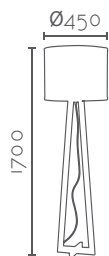

Aliso

LÁMPARA SOBREMESA TABLE LAMP

Ref:	Color:
ALISO	 Natural / Nature
Bombilla/Bulb	1xE27 max 60W no incl.
Material	Madera Fresno / Ash Wood
Pantalla/Lampshade	Textil Crudo / Ivory Textil
Cable/Wire	Textil Marrón / Brown Textile
Medidas/Dimensions	Ø350x680mm
EEl	A++ a B

Subject to changes

FW Lighting
 The Lighthouse - 37 Wadham Grove - Emersons Green -Bristol - BS16 7DX
 info@fw.lighting.com www.fw.lighting.com Tel:07891 919 169

Cimboa

PIE DE SALÓN
 FLOOR LAMP

Ref:	Color:
CIMBOA	 Natural / Nature
Bombilla/Bulb	1xE27 max 60W no incl.
Material	Madera Fresno / Ash Wood
Pantalla/Lampshade	Textil Crudo / Ivory Textil
Cable/Wire	Textil Marrón / Brown Textile
Medidas/Dimensions	Ø450x1700mm
EEl	A++ a B