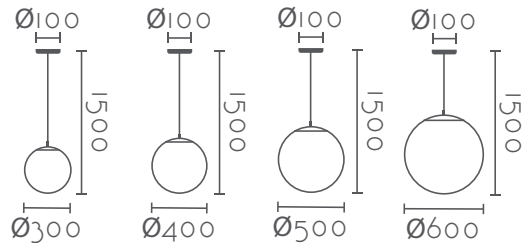

Family collection

**SOBREMESA INTERIOR PLANET**  
INDOOR TABLE LAMP

Ref:	Medidas/Dimensions
PLA TG200/CLE	Ø 200x203 mm / Max.E27 60W
PLA TG300/CLE	Ø 300x303 mm / Max.E27 100W
PLA TG400/CLE	Ø 400x403 mm / Max.E27 150W
Color	PMMA Transparente / Clear PMMA
Bombilla/Bulb	1xE27 no incl.
Material	Base Policarbonato + PMMA / PMMA + PC Base
Cable/Wire	Transparente / Clear
EEL	A++ a B

**SOBREMESA INTERIOR PLANET**  
INDOOR TABLE LAMP

Ref:	Medidas/Dimensions
PLA TG200/OPA	Ø 200x203 mm / Max.E27 60W
PLA TG300/OPA	Ø 300x303 mm / Max.E27 100W
PLA TG400/OPA	Ø 400x403 mm / Max.E27 150W
Color	PMMA Opal / Opal PMMA
Bombilla/Bulb	1xE27 no incl.
Material	Base Policarbonato + PMMA / PMMA + PC Base
Cable/Wire	Transparente / Clear
EEL	A++ a B

Family collection

LÁMPARA COLGANTE PLANET  
 PENDANT LAMP

Ref:	Medidas/Dimensions
PLA PG300/OPA	Ø 300x300x1500 mm / Max.E27 100W
PLA PG400/OPA	Ø 400x400x1500 mm / Max.E27 150W
PLA PG500/OPA	Ø 500x500x1500 mm / Max.E27 200W
PLA PG600/OPA	Ø 600x600x1500 mm / Max.E27 200W
Color	PMMA Opal / Opal PMMA
Bombilla/Bulb	1xE27 max no incl.
Material	Metal + PMMA / PMMA + Metal
Cable/Wire	Transparente / Clear
EEl	A++ a B