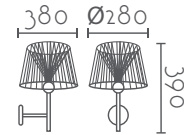

Family collection

PIE DE SALÓN  
FLOOR LAMP

Ref:	Color:
MSF60692-BK	 Negro / Black
Bombilla/Bulb	1xE27 max 60W no incl.
Material	Metal / Metal
Cable/Wire	Negro / Black
Medidas/Dimensions	Ø380x1600 mm
EEl	A++ a B

APLIQUE PARED  
WALL LAMP

Ref:	Color:
MSW70217-BK	 Negro / Black
Bombilla/Bulb	1xE27 max 40W no incl.
Material	Metal Hierro/ Iron Metal
Medidas/Dimensions	280x380x390 mm

LÁMPARA SOBREMESA  
TABLE LAMP

Ref:	Color:
MST53340-BK	 Negro / Black
Bombilla/Bulb	1xE27 max 60W no incl.
Material	Metal / Metal
Cable/Wire	Transparente / Clear
Medidas/Dimensions	Ø280x600 mm
EEl	A++ a B

Family collection

LÁMPARA COLGANTE  
PENDANT LAMP

Ref:	Color:
MSL21121-BK	 Negro / Black
Bombilla/Bulb	1xE27 max 60W no incl.
Material	Metal / Metal
Cable/Wire	Negro / Black
Medidas/Dimensions	Ø280x210x1500 mm
EEl	A++ a B