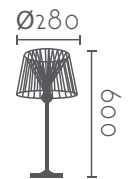

Family collection

PIE DE SALÓN  
FLOOR LAMP

Ref:	Color:
MSF60692-BK	 Negro / Black
Bombilla/Bulb	1xE27 max 60W no incl.
Material	Metal / Metal
Cable/Wire	Negro / Black
Medidas/Dimensions	Ø380x1600 mm
EEl	A++ a B

APLIQUE PARED  
WALL LAMP

Ref:	Color:
MSW70217-BK	 Negro / Black
Bombilla/Bulb	1xE27 max 40W no incl.
Material	Metal Hierro/ Iron Metal
Medidas/Dimensions	280x380x390 mm

LÁMPARA SOBREMESA  
TABLE LAMP

Ref:	Color:
MST53340-BK	 Negro / Black
Bombilla/Bulb	1xE27 max 60W no incl.
Material	Metal / Metal
Cable/Wire	Transparente / Clear
Medidas/Dimensions	Ø280x600 mm
EEl	A++ a B