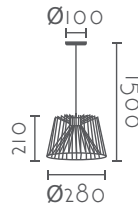

Family collection

PIE DE SALÓN  
FLOOR LAMP

Ref:	Color:
MSF60692-BK	 Negro / Black
Bombilla/Bulb	1xE27 max 60W no incl.
Material	Metal / Metal
Cable/Wire	Negro / Black
Medidas/Dimensions	Ø380x1600 mm
EEl	A++ a B

APLIQUE PARED  
WALL LAMP

Ref:	Color:
MSW70217-BK	 Negro / Black
Bombilla/Bulb	1xE27 max 40W no incl.
Material	Metal Hierro/ Iron Metal
Medidas/Dimensions	280x380x390 mm

LÁMPARA SOBREMESA  
TABLE LAMP

Ref:	Color:
MST53340-BK	 Negro / Black
Bombilla/Bulb	1xE27 max 60W no incl.
Material	Metal / Metal
Cable/Wire	Transparente / Clear
Medidas/Dimensions	Ø280x600 mm
EEl	A++ a B

Family collection

LÁMPARA COLGANTE  
PENDANT LAMP

Ref:	Color:
MSL21121-BK	 Negro / Black
Bombilla/Bulb	1xE27 max 60W no incl.
Material	Metal / Metal
Cable/Wire	Negro / Black
Medidas/Dimensions	Ø280x210x1500 mm
EEl	A++ a B