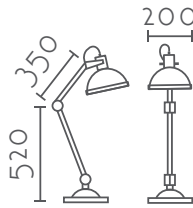

Family collection

LÁMPARA SOBREMESA
 TABLE LAMP

Ref:	Color:
MT9139-RT	 Gris Rústico / Rustic Grey
Bombilla/Bulb	1xE27 max 60W no incl.
Material	Metal Hierro/ Iron Metal
Difusor/Diffuser	Cristal Arenado/Sandblasted Glass
Cable/Wire	Negro / Black
Medidas/Dimensions	200x520+350x200 mm
EEl	A++ a B

APLIQUE DE PARED
 WALL LAMP

Ref:	Color:
MB9139-RT	 Gris Rústico / Rustic Grey
Bombilla/Bulb	1xE27 max 40W no incl.
Material	Metal Hierro/ Iron Metal
Difusor/Diffuser	Cristal Arenado/Sandblasted Glass
Cable/Wire	Negro / Black
Medidas/Dimensions	200x200x220 mm
EEl	A++ a B