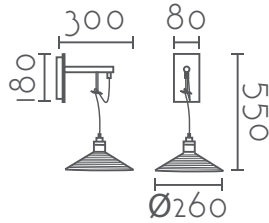

Family collection

APLIQUE PARED
 WALL LAMP

Ref:	Color:
MB6235A-GD	 Negro-Dorado / Golden-Black
Bombilla/Bulb	1xE27 max 40W no incl.
Material	Metal / Metal
Pantalla/Lampshade	Metálica / Metallic
Cable/Wire	Negro / Black
Medidas/Dimensions	260x300x550 mm
EEl	A++ a B

APLIQUE DE PARED
 WALL LAMP

Ref:	Color:
MB6235-GD	 Negro-Dorado / Golden-Black
Bombilla/Bulb	1xE27 max 40W no incl.
Material	Metal / Metal
Cable/Wire	Negro / Black
Medidas/Dimensions	80x220x550 mm
EEl	A++ a B