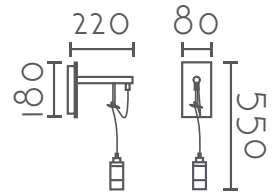

Family collection

APLIQUE PARED
 WALL LAMP

Ref:	Color:
MB6235A-GD	 Negro-Dorado / Golden-Black
Bombilla/Bulb	1xE27 max 40W no incl.
Material	Metal / Metal
Pantalla/Lampshade	Metálica / Metallic
Cable/Wire	Negro / Black
Medidas/Dimensions	260x300x550 mm
EEl	A++ a B

APLIQUE DE PARED
 WALL LAMP

Ref:	Color:
MB6235-GD	 Negro-Dorado / Golden-Black
Bombilla/Bulb	1xE27 max 40W no incl.
Material	Metal / Metal
Cable/Wire	Negro / Black
Medidas/Dimensions	80x220x550 mm
EEl	A++ a B