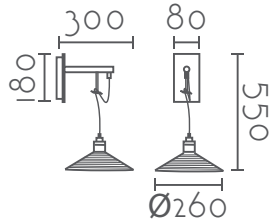

Family collection

APLIQUE PARED
WALL LAMP