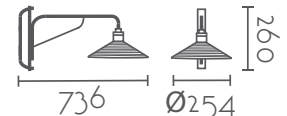

Family collection

APLIQUE DE PARED  
WALL LAMP

Ref:	Color:
MB6169-B	Negro / Black
Bombilla/Bulb	1xE27 max 60W no incl.
Material	Metal / Metal
Cable/Wire	Negro / Black
Medidas/Dimensions	260x660x360 mm
EEL	A++ a B

APLIQUE DE PARED  
WALL LAMP

Ref:	Color:
MB9152-BGD	Negro / Black
Bombilla/Bulb	1xE27 max 60W no incl.
Material	Metal Dorado / Gold Metal
Cable/Wire	Negro / Black
Medidas/Dimensions	254x736x260 mm
EEL	A++ a B