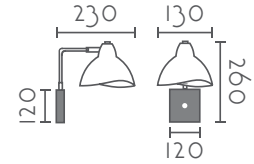

Family collection

APLIQUE PARED  
 WALL LAMP

Ref:	Color:
MB2358-B	 Negro / Black
Bombilla/Bulb	1xE27 max 40W no incl.
Medidas/Dimensions	130x230x260 mm
Material	Metal + Madera Fresno / Metal + Ash Wood
EEl	A++ a B

APLIQUE PARED  
 WALL LAMP

Ref:	Color:
MB2357-W	 Blanco / White
Bombilla/Bulb	1xE27 max 40W no incl.
Medidas/Dimensions	150x300+300x170 mm
Material	Metal + Madera Fresno / Metal + Ash Wood
EEl	A++ a B