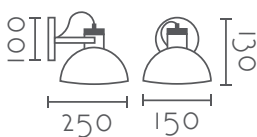

Family collection

APLIQUE PARED/TECHO  
 WALL/CEILING LAMP

Ref:	Color:
MB2346-B	 Negro / Black
Bombilla/Bulb	1xE27 max 40W no incl.
Medidas/Dimensions	150x250x130 mm
Material	Metal + Madera Fresno / Metal + Ash Wood
EEl	A++ a B