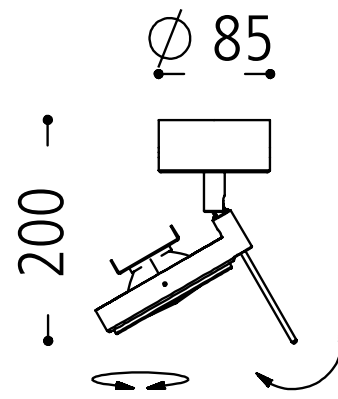

AR111
G53

*Farbe / finish / couleur

15

54

84.268.15

Surface mounted spot light

silver painted finish

directional positioning

for 1 x G53 QR-LP111 12 V / max. 50 watt
or 1 x G53 AR111 12 V / 15 watt LED with electronic transformer

This item can be fully customised in its dimension, construction, finish and colour to meet your design requirements