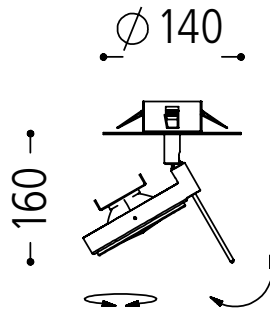

Family collection

AR111
G53

*Farbe / finish / couleur

15 54

84.269.54

Recessed ceiling luminaire

dark bronzed

full orientation

for 1 x G53 QR-LP111 12 V / max. 50 watt or for 1 x G53 AR111 12 V/15 watt LED plus electronic transformer