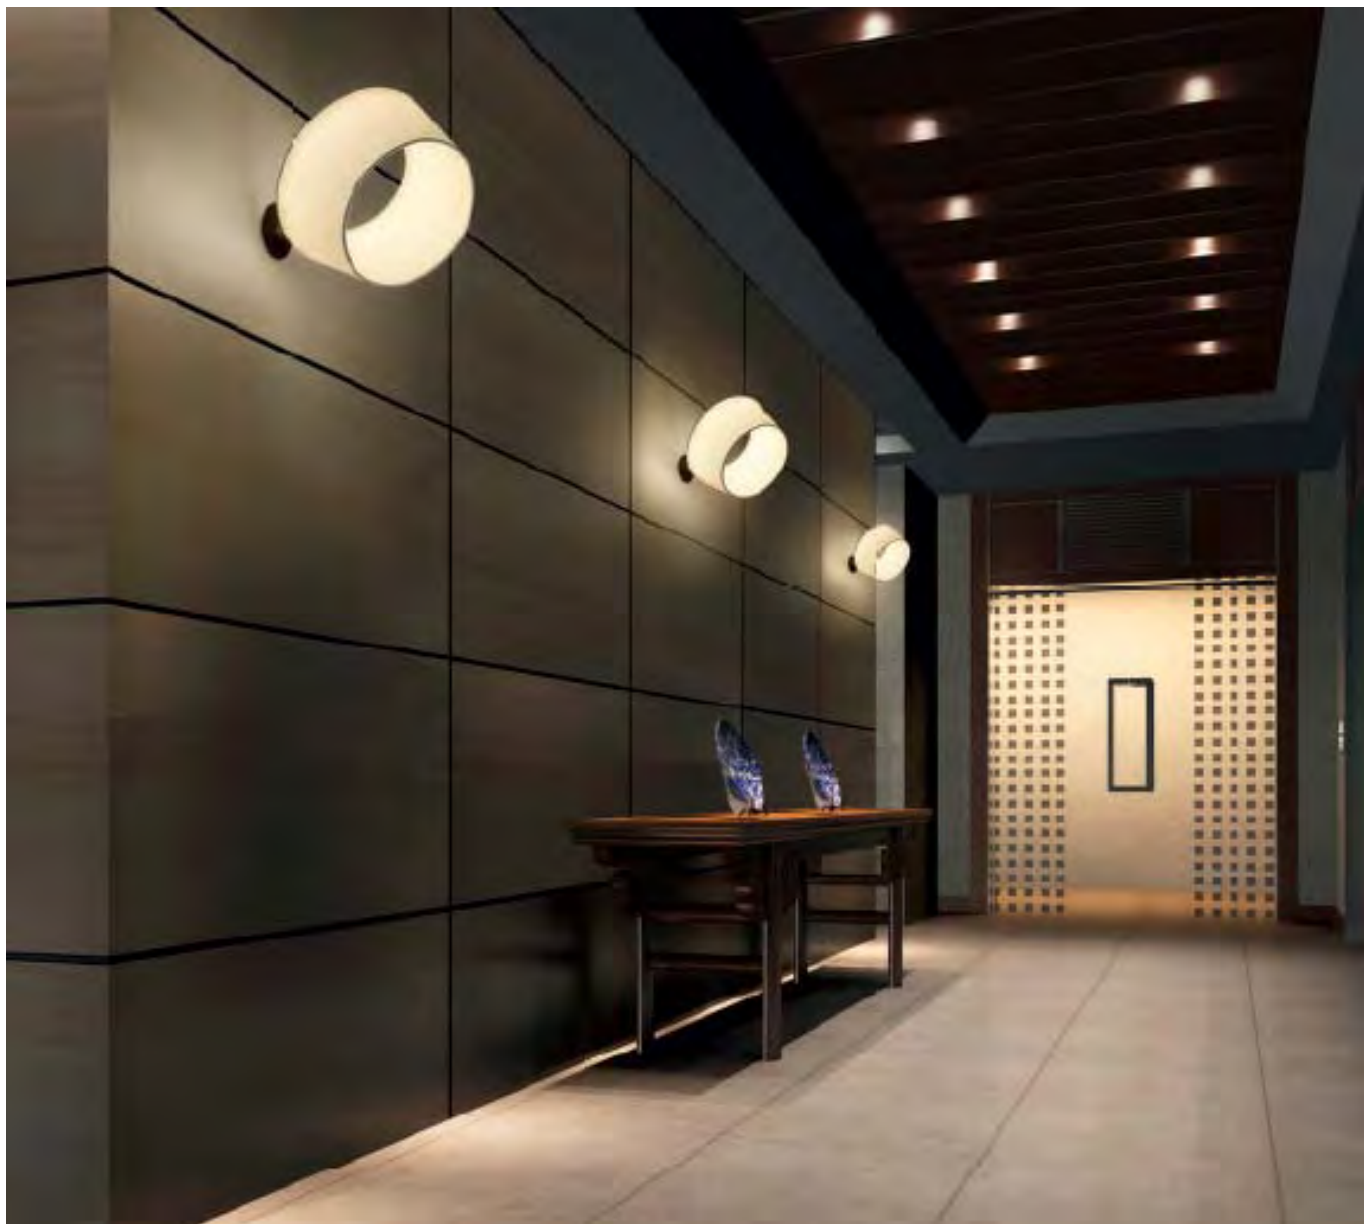

This item can be fully customised in its dimension, construction, finish and colour to meet your design requirements

Subject to changes

FW Lighting
The Lighthouse - 37 Wadham Grove - Emersons Green - Bristol - BS16 7DX
info@fw.lighting.com   www.fw.lighting.com   Tel:07891 919 169