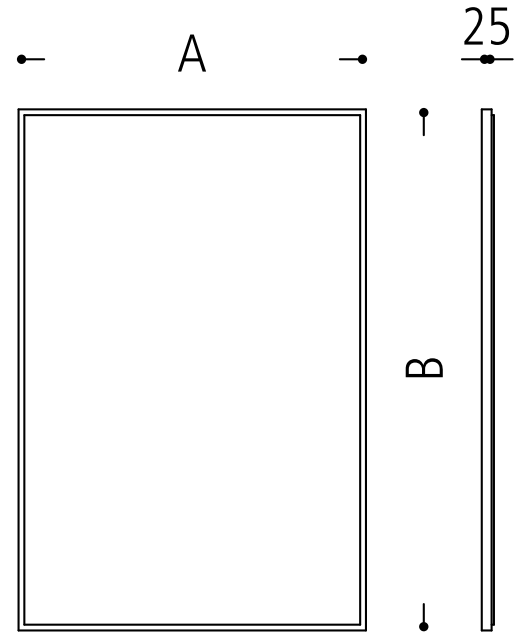

3.000 K SNT IP44

65.741.00 A 450 B 700

LED 12 W

65.742.00 A 600 B 800

LED 15 W

65.743.00 A 1200 B 700

LED 18 W

This item can be fully customised in its dimension, construction, finish and colour to meet your design requirements