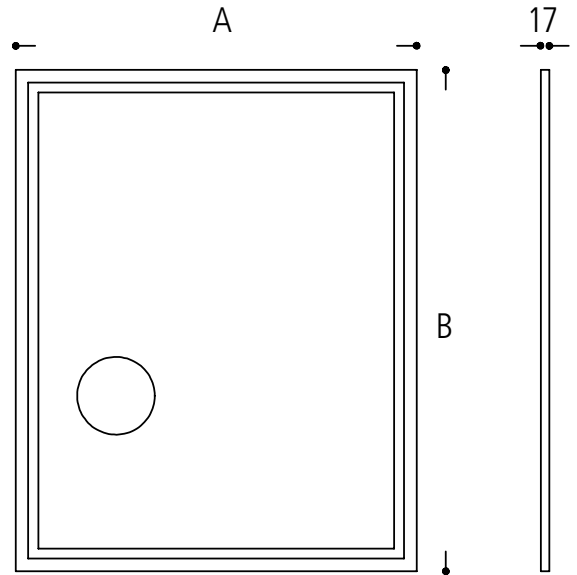

**65.708.31**

Slim line mirror with integrated enlargement mirror

Stainless steel polished frame

incl. Flex-LED 12 V warm white

LED driver included (added as loose part) dimensions ca.  
Bathroom safe IP 44

81	3.000 K	SNT extern	IP 44
----	------------	---------------	-------

**65.708.81** A 600 B 900

LED 15 W

**65.709.81** A 800 B 1.000

LED 17 W

**This item can be fully customised in its dimension, construction, finish and colour to meet your design requirements**