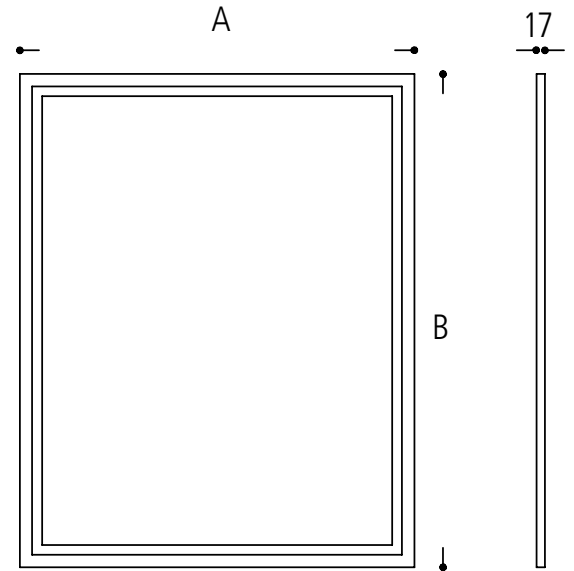

65.702.81

Contemporary slim bathroom mirror Polished stainless steel wrap-around surround

inset illuminated acrylic trim for diffused forward thrown illumination

Bathroom safe IP44

Flex-LED 12V warm white

65.702.81 A 600 B 900

LED 15 W

65.703.81 A 800 B 1.000

LED 17 W

This item can be fully customised in its dimension, construction, finish and colour to meet your design requirements

Subject to changes

FW Lighting