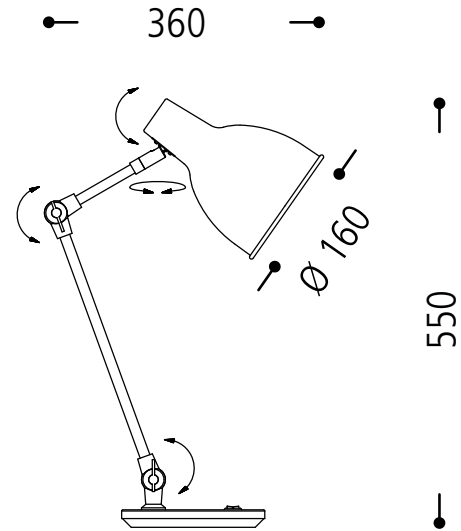

Baulmann Leuchten

Family collection

E27

*Farbe / finish / couleur

55

69

14.244.69

contemporary multi joint desk lamp
black/gold finish
1 x E27 for ESL bulb
reflector adjustable

This item can be fully customised in its dimension, construction, finish and colour to meet your design requirements

Subject to changes

FW Lighting

The Lighthouse - 37 Wadham Grove - Emersons Green - Bristol - BS16 7DX
info@fw.lighting.com www.fw.lighting.com Tel:07891 919 169