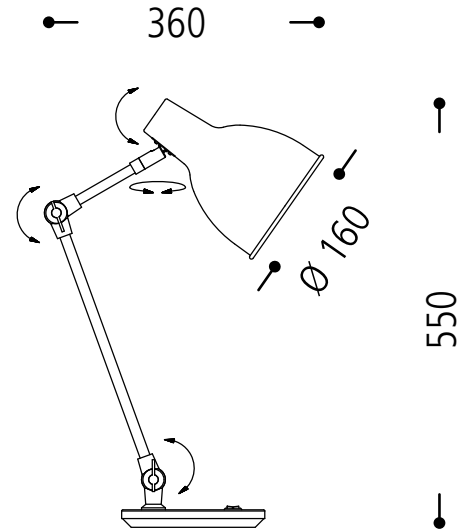

Baulmann Leuchten

Family collection

E27

*Farbe / finish / couleur

55

69

14.244.69

contemporary multi joint desk lamp
black/gold finish
1 x E27 for ESL bulb
reflector adjustable

This item can be fully customised in its dimension, construction, finish and colour to meet your design requirements

Subject to changes

FW Lighting

The Lighthouse - 37 Wadham Grove - Emersons Green - Bristol - BS16 7DX
info@fw.lighting.com www.fw.lighting.com Tel:07891 919 169