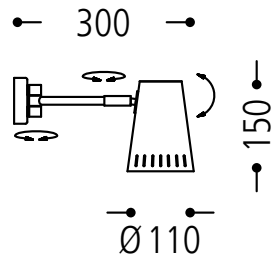

GX53
LED 5 W

*Farbe / finish / couleur

64.234.35

wall / bedside lamp Original design from 1964/ 65

creme high-gloss finish chrome arm and hinge

GX53 lamp holder to suit LED bulb 5W

Additional family lines

Subject to changes