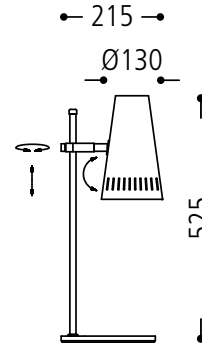

GX53
LED 5 W

*Farbe / finish / couleur

64.234.35

wall / bedside lamp Original design from 1964/ 65

creme high-gloss finish chrome arm and hinge

GX53 lamp holder to suit LED bulb 5W

Additional family lines

Subject to changes