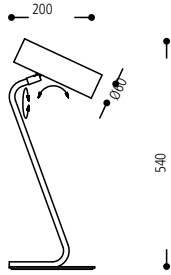

64.129.01

Contemporary wall lamp
up/ down light
Polished brass - black finish (shown)
2 x GU10 lamp holder (Max16 watt LED)

This item can be fully customised in its dimension, construction, finish and colour to meet your design requirements

Subject to changes

FW Lighting
The Lighthouse - 37 Wadham Grove - Emersons Green -Bristol - BS16 7DX
info@fw.lighting.com www.fw.lighting.com Tel:07891 919 169

Family collection

Contemporary floor, desk
and pendant lamps
Polished brass - black
finish Adjustable head
GU10 lamp holder (Max16
watt LED)

24.129.01

01 GU10

14.129.01

34.129.54

finish

54 01

This item can be fully customised in its dimension, construction, finish and colour to meet your design requirements

Subject to changes