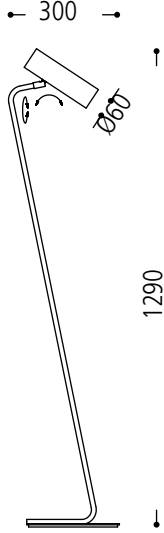

64.129.01

Contemporary wall lamp
up/ down light
Polished brass - black finish (shown)
2 x GU10 lamp holder (Max16 watt LED)

This item can be fully customised in its dimension, construction, finish and colour to meet your design requirements

Subject to changes

FW Lighting
The Lighthouse - 37 Wadham Grove - Emersons Green -Bristol - BS16 7DX
info@fw.lighting.com www.fw.lighting.com Tel:07891 919 169

Family collection

Contemporary floor, desk
and pendant lamps
Polished brass - black
finish Adjustable head
GU10 lamp holder (Max16
watt LED)

24.129.01

01 GU10

14.129.01

34.129.54

finish

54 01

This item can be fully customised in its dimension, construction, finish and colour to meet your design requirements

Subject to changes