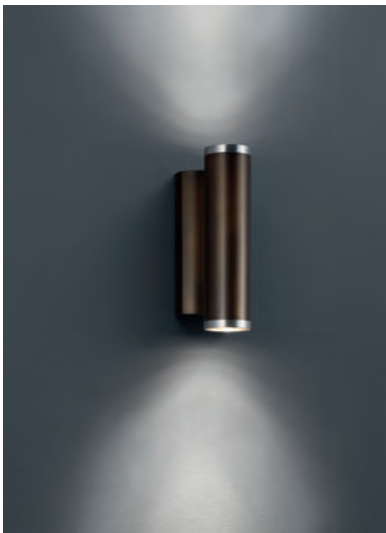

64.129.01

Contemporary wall lamp
up/ down light
Polished brass - black finish (shown)
2 x GU10 lamp holder (Max16 watt LED)

This item can be fully customised in its dimension, construction, finish and colour to meet your design requirements

Subject to changes

FW Lighting
The Lighthouse - 37 Wadham Grove - Emersons Green -Bristol - BS16 7DX
info@fw.lighting.com www.fw.lighting.com Tel:07891 919 169

Family collection

Contemporary floor, desk
and pendant lamps
Polished brass - black
finish Adjustable head
GU10 lamp holder (Max16
watt LED)