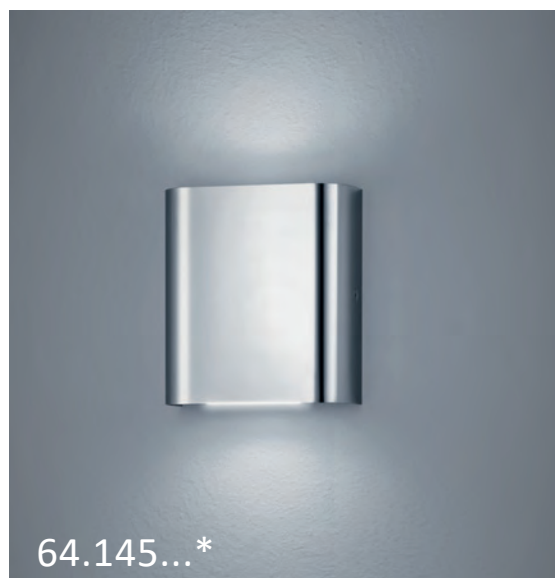

LED 6 W 2.700 K SNT

*Farbe / finish / couleur

Design: Studioarchitects

63.972.54

Small selection of illuminated room numbers that are also used to illuminate corridors

Baulmann provide full custom design and manufacture

Family collection

82 LED 5 W 3.000 K SNT

63.980.82

55 E27

Schirm / shade / ABJ

135

64.831.55-2086

LED 6 W 2.700 K SNT

*Farbe / finish / couleur

54 81

64.145...*

This item can be fully customised in its dimension, construction, finish and colour to meet your design requirements

Subject to changes