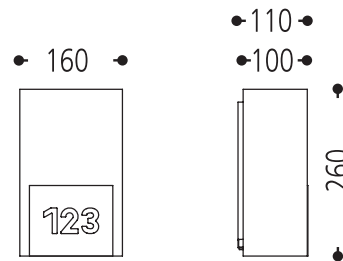

82 LED 5 W 3.000 K SNT

63.980.82

55 E27

Schirm / shade / ABJ

135

64.831.55-2086