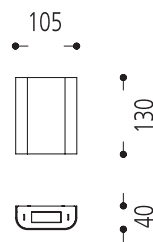

Family collection

82 LED 5 W 3.000 K SNT

63.980.82

55 E27

Schirm / shade / ABJ

135

64.831.55-2086

LED 6 W 2.700 K SNT