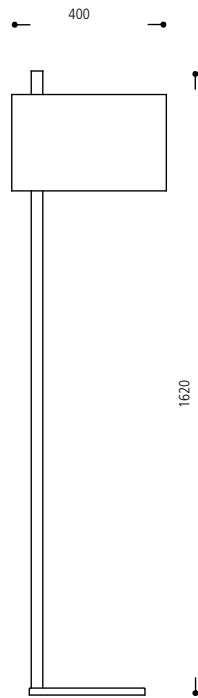

23.705.30- 2023