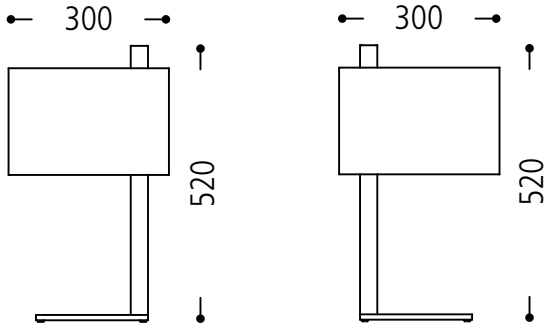

Family collection

13.705.30-2024

Schirm / shade / ABJ

135