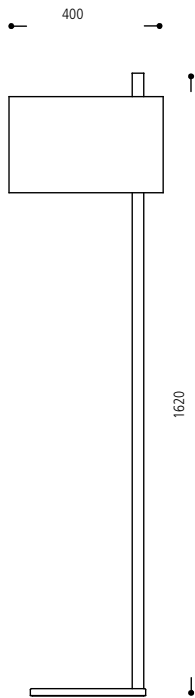

Baulmann Leuchten

23.704.30- 2023