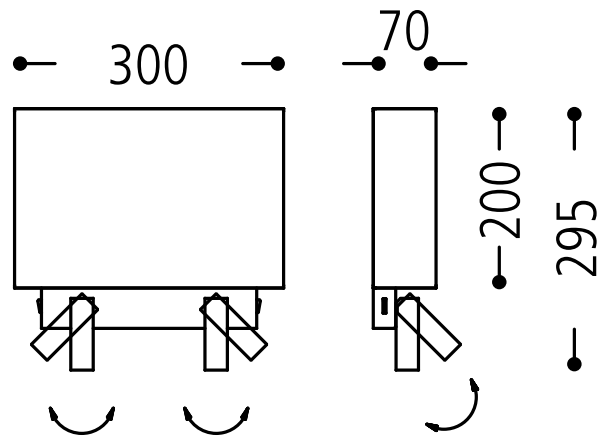

Baulmann Leuchten

Family collection

63.706.30-2025

Slimline collection of guestroom lights.

Central wall light with twin LED reading light

created for smaller guestrooms with limited space

This item can be fully customised in its dimension, construction, finish and colour to meet your design requirements