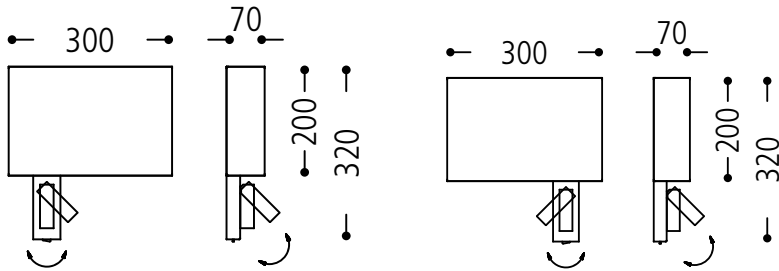

63.705.30-2026

63.705.30-2027